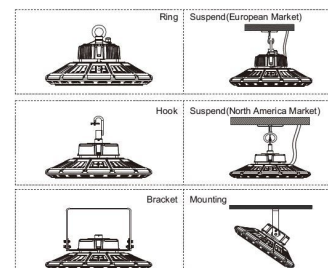

Weitere Bilder

Dimension

Installation:

Weight:4.80Kg

Product Description

- 1, Compact and fasion design .Light weighted : 4.80kg
- 2, Philips 3030 LED as light source , CR>80Ra
- 3, MEAN WELL HBG Series power supply . PF>0.95
- 4, High lumen efficiency : 135lm/w
- 5, 5 years warranty .