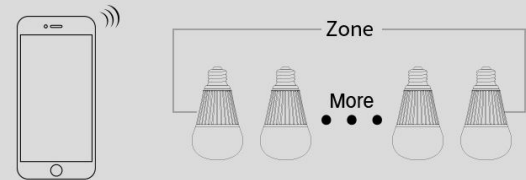

* Need WiFi iBox for smartphone APP control

Group Control

Group the lamps with remote or smartphone, each zone controlled independently

4G controlling at any place and any time

4G control the light by smartphone whenever and wherever you are;
Open the light on your way home,
close the light whenever you forget to turn off