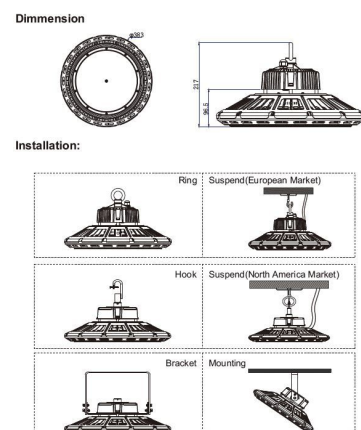

AC 90-305V/50-60Hz
Dimmable: no
Power: 200 Watt
Luminous flux: 26000 lm
Efficiency: 130lm/W
Beam angle: 120°
CRI Ra: > 80
Light colour: neutral white
Kelvin: 4500K ± 200K
Operating temperature: -40 to +55°C
Protection class: IP65, IK10, "D" mark according to EN 60598-2-24
Weight: 4.8kg
Diameter: 400mm
Complete height: 203.5mm

Additional Images

Weight:4.80Kg

Product Description

- 1, Compact and fasion design .Light weighted : 4.80kg
- 2, Philips 3030 LED as light source , CR>80Ra
- 3, MEAN WELL HBG Series power supply . PF>0.95
- 4, High lumen efficiency : 135lm/w
- 5, 5 years warranty .