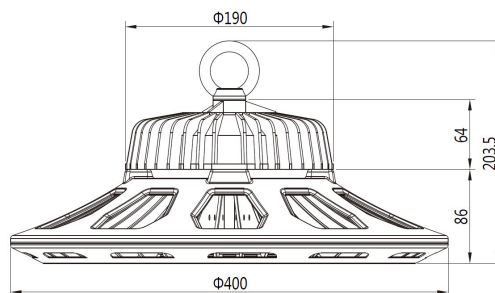

Weight:4.80Kg

Product Description

1. 1, Compact and fasion design .Light weighted : 4.80kg
2. 2, Philips 3030 LED as light source , CR>80Ra
3. 3, MEAN WELL HBG Series power supply . PF>0.95
4. 4, High lumen efficiency : 135lm/w
5. 5, 5 years warranty .

Performance Summary

Input Power: 80W, 100W, 150W, 200W, 230W
CRI: >70Ra/80Ra
CCT: 3000k-6500K
Input Voltage:90-305Vac
Limited Warranty :5 years' warranty
High Efficacy Lifetime: 50000hours
Dimming:Non-dimmable & 1-10V Dimmable
Working Temperature : - 20°C – +45 °C(Amb)

Accessories

Part No.	Name
139692	Synergy 21 LED Spot Pendelleuchte UFO zub. Radar Kit L
142948	Synergy 21 LED spot pendant light UFO add. Wall bracket for UFO size L bracket long
142947	Synergy 21 LED spot pendant light UFO add. Wall bracket for UFO size L bracket short
144400	Synergy 21 LED spot pendant light UFO add. Ball cage L
148949	Synergy 21 LED spot pendant light UFO add. Lampshade L
148726	Synergy 21 - Waterproof connector 1:1