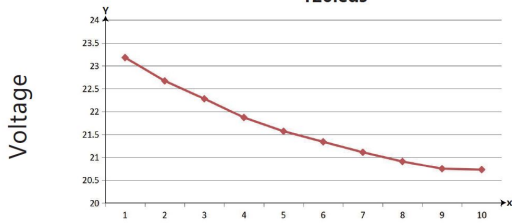

Voltage: 24V, max4A  
Watt: 96W±10%  
Light colour: neutral white, 4250K±250k  
Brightness: 8100lm  
Beam angle: 120°  
Protection class: IP20  
Number of LEDs: 1200\*3528SMD  
Dimensions: 10000\*10\*3 mm  
PCB colour: white, open cable end (360±5mm)  
Operating temperature: -25°C to +40°C  
Weight: 0.500kg  
Can be shortened every 6 LED 10cm  
Adhesive tape: yes 3M on the back

## Attributes

Attribute	Value
Abstrahlwinkel:	120
Ampere:	4
CC oder CV:	CV
CRI:	>80
Dimmbar:	abhängig vom Netzteil
Länge:	10
LED Strip Klebeband:	ja
LED Strip Breite:	10
LED Strip Höhe:	3
LED Strip Klebeband:	ja
LED Strip kürzbar:	100
LED Strip Länge:	10000
Lichtfabe in Kelvin:	4250
Lichtfarbe:	neutralweiß
Lichtfarbe in Kelvin:	4250
Lichtfarbe Name:	neutralweiß
Lumen:	8100
Schutzklasse:	IP20
Volt:	24
Weight:	0.4 Kg
Warranty:	24.00 Months

## Additional Images

The relationship of curve variation between voltage and the length of the led strip in single drive 120leds