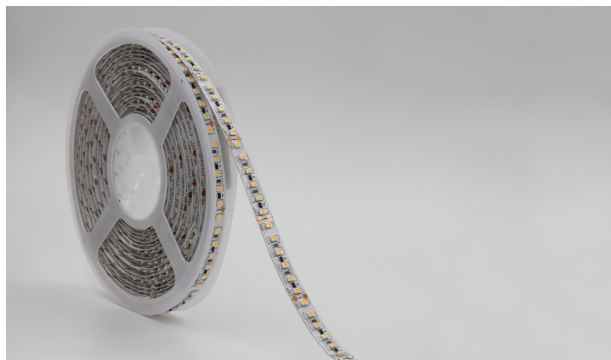

Voltage: 24V, max4A  
Watt: 96W±10%  
Light colour: neutral white, 4250K±250k  
Brightness: 8100lm  
Beam angle: 120°  
Protection class: IP20  
Number of LEDs: 1200\*3528SMD  
Dimensions: 10000\*10\*3 mm  
PCB colour: white, open cable end (360±5mm)  
Operating temperature: -25°C to +40°C  
Weight: 0.500kg  
Can be shortened every 6 LED 10cm  
Adhesive tape: yes 3M on the back

Our 3M adhesive tape adheres well, but should only be used as a mounting aid.

There are a variety of mounting options, such as clips, permanently elastic mounting adhesive, cable ties, etc.

Please note that LED strips must also be cooled.

## Attributes

Attribute	Value
Abstrahlwinkel:	120
Ampere:	4
CC oder CV:	CV
CRI:	>80
Dimmbar:	abhängig vom Netzteil
Länge:	10
LED Strip Klebeband:	ja
LED Strip Breite:	10
LED Strip Höhe:	3
LED Strip Klebeband:	ja
LED Strip kürzbar:	100
LED Strip Länge:	10000
Lichtfabe in Kelvin:	4250
Lichtfarbe:	neutralweiß
Lichtfarbe in Kelvin:	4250
Lichtfarbe Name:	neutralweiß
Lumen:	8100
Schutzklasse:	IP20
Volt:	24
Weight:	0.4 Kg
Warranty:	24.00 Months

## Additional Images

The relationship of curve variation between voltage and the length of the led strip in single drive 120leds