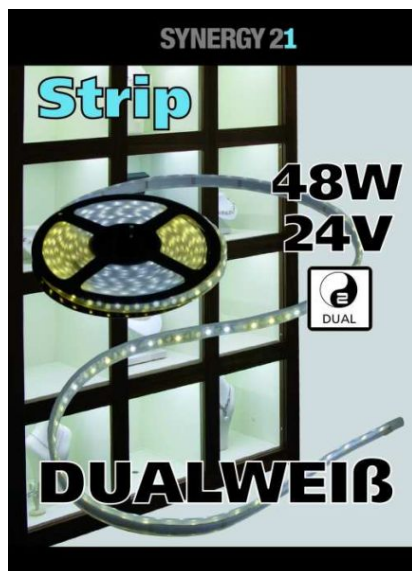

Synergy 21 LED Flex Strip 120 DW (CCT) DC24V 36W per Colour IP20

| | |
|----------------------------|------------|
| kwh/1000h: | 96,00 |
| Lumens: | 6000 |
| Watt: | 96,0 |
| Nominal Service Life: | 35000 Std. |
| Switching Cycles: | 50000 |
| Opt. Ambient Temperature.: | 25 °C |

Colour selection between 3000-7000K possible with controller
ww: 3000K \pm 250, cw: 6500K \pm 250
5 metres, (5000*11*3mm)
24 Volt, common positive pole, 72 Watt total, 14.4W/M
6000Lm
600 high power 3528SMD LED
DC24V, 36W per colour, non-waterproof
Shortenable all 12 LED

Adhesive tape for mounting aid on the back

Strip can be shortened at marking points with sharp scissors.
!Attention! Strip must first be checked for functionality.
Only split the strip when no current is present.

Attributes

| Attribute | Value |
|-----------------------|-----------------------|
| Abstrahlwinkel: | 120 |
| Ampere: | 4 |
| CC oder CV: | CV |
| CRI: | >80 |
| Dimmbar: | abhängig vom Netzteil |
| Länge: | 5 |
| LED Strip Klebeband: | ja |
| LED Strip Breite: | 11 |
| LED Strip Höhe: | 3 |
| LED Strip Klebeband: | ja |
| LED Strip kürzbar: | 100 |
| LED Strip Länge: | 5000 |
| Lichtfabe in Kelvin: | 3000-7000 |
| Lichtfarbe: | dual weiß, CCT |
| Lichtfarbe in Kelvin: | 3000-7000 |
| Lichtfarbe Name: | dual weiß, CCT |
| Lumen: | 6000 |
| Schutzklasse: | IP20 |
| Volt: | 24 |
| Weight: | 0.15 Kg |
| Warranty: | 24.00 Months |