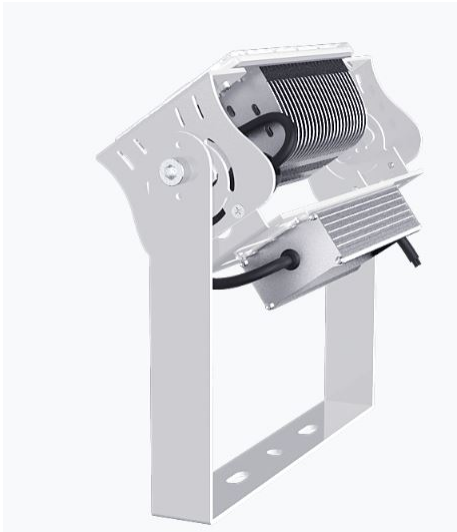

Synergy 21 LED object/stadium spotlight Hyperion 100W IP65 cw

kwh/1000h:	100,00
Lumens:	16000
Watt:	100,0
Nominal Service Life:	35000 Std.
Switching Cycles:	50000
Opt. Ambient Temperature.:	25 °C

Operating voltage: AC 90-305V, 50/60Hz
 Watt: 100W (Also available with 60W on request.)
 LED: 48pcs Lumileds 160lm/W
 Power supply unit: MeanWell
 Beam angle: Lens 60°, light heads variably adjustable (swivelling and tilting)
 Beam angles of 10°, 30°, 90° or 120° also available on request.
 Lenses can also be exchanged. Interchangeable lenses with 30°, 60°, 90° and 120° available
 Lumen: 16,000lm
 Efficiency: 160Lm/Watt
 Light colour: 6500K
 CRI: Ra>70
 Dimmable: no (Dimmable models such as DALI or 0-10V on request)
 Housing: Aluminium
 Operating temperature: -40°C to +60°C
 Protection class: IP65
 Dimensions: 320*130*290mm

Energy efficiency class: A++
 kWh/1000h: 100

The connection of electrical components and systems may only be carried out by only be carried out by qualified specialists!

Attributes

Attribute	Value
Abstrahlwinkel:	60
CRI:	>80
Dimmbar:	nein
Grösse:	320*130*290
LED - Gehäusefarbe:	silber
LED - Gehäusematerial:	Aluminium
Lichtfarbe:	kaltweiß
Lichtfarbe in Kelvin:	6500
Lumen:	16000
Schutzklasse:	IP65
Volt:	230
Weight:	3.5 Kg

Additional Images

Accessories

Part No.	Name
148726	Synergy 21 - Waterproof connector 1:1
148727	Synergy 21 - Waterproof connector 1:2
148730	Synergy 21 - Waterproof connector box 3 ports
148729	Synergy 21 - Waterproof connector box 3 ports transparent
148728	Synergy 21 - Waterproof connector box 4 ports
147265	Netz Kabel 230V Schutzkontakt CEE7(Stecker)->Open End mit Adernendhülsen, 1,8m,Black
178595	Synergy 21 LED object/stadium spotlight Hyperion with lens 30°
178641	Synergy 21 LED object/stadium spotlight Hyperion with lens 60°
178642	Synergy 21 LED object/stadium spotlight Hyperion with 90° lens
178643	Synergy 21 LED object/stadium spotlight Hyperion with 120° lens