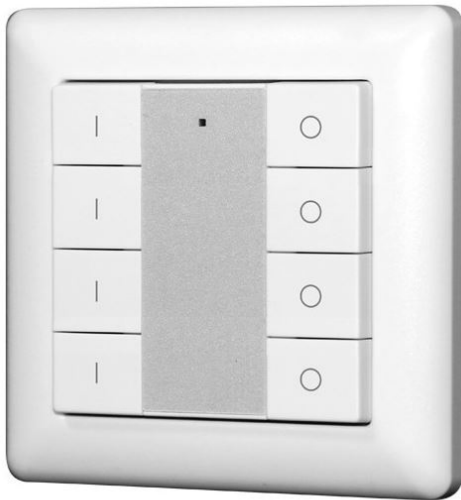

Synergy 21 LED Controller EOS 05 Wall switch 4-gang series 2

Wall switch for EOS 05 controller

Control of up to 4 zones
Brightness can be controlled intuitively
0.1% to 100% dimmable
Integrated CR2430 battery
Dimensions : 55x55x13mm
2 zones can be controlled individually (with several controllers)
The functions can be set individually for each zone
Range approx. 20m
Protection class: IP20, only suitable for indoor use

Accessories

Part No.	Name
151012	Synergy 21 LED Controller EOS 05 4-channel Controller + V2
108661	Synergy 21 LED Controller EOS 05 hand-held transmitter RGBW 2
106837	Synergy 21 LED Controller EOS 05 hand-held transmitter RGBW 1
123041	Synergy 21 LED Controller EOS 05 WLAN Controller Master Router
107727	HEP Power Supply - 12V 12W - HEP for Flush Mount Box