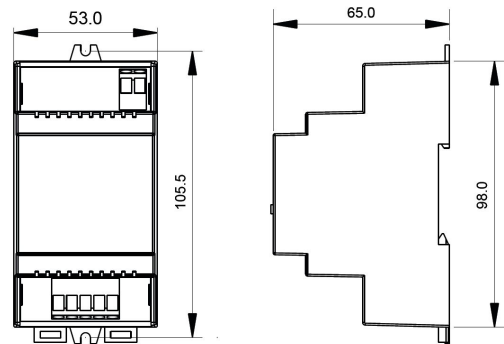

Attribute	Value
Dimmbar:	ja
Weight:	0.1 Kg

Additional Images