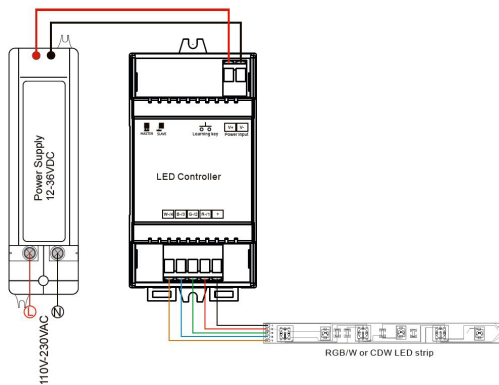

Attribute	Value
Dimmbar:	ja
Weight:	0.1 Kg

Additional Images