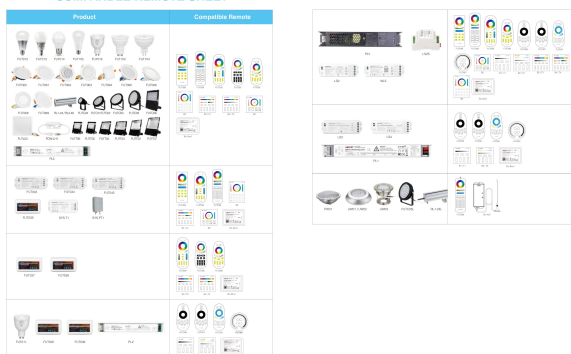

Accesorios

Número de artículo	Denominación
147981	Synergy 21 LED Fernbedienung RGB-WW (RGB-CCT) 8 Zonen *Milight/Miboxer*
147982	Synergy 21 LED Fernbedienung RGB-WW (RGB-CCT) 4 Zonen *Milight/Miboxer*
148005	Synergy 21 LED Fernbedienung Smart Panel RGB-WW (RGB-CCT) 4 Zonen *Milight/Miboxer*
148006	Synergy 21 Panel de control 8 zonas *Milight/Milboxer*
181054	Synergy 21 LED Fernbedienung WLAN Controller *Milight/Miboxer*