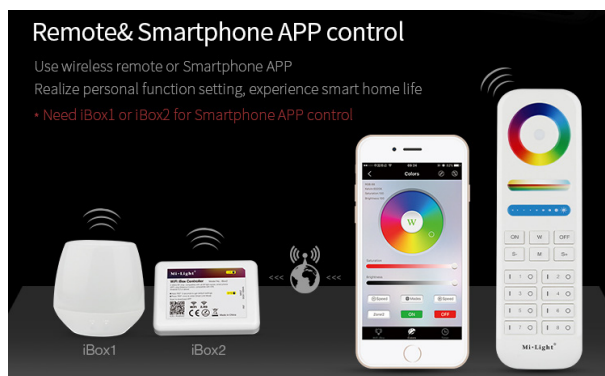

## Support Amazon Alexa Voice Control Smart Phone APP Control

Turn ON/OFF and adjust brightness, color temperature, lighting colors by Voice commands or APP, easily fulfill the personalized setting.  
\*Amazon Alexa Voice Control(Need Mi-Light WiFi Remote)  
Smartphone APP Control(Need Mi-Light WiFi iBox or WiFi Remote)

## Remote & Smartphone APP control

Use wireless remote or Smartphone APP  
Realize personal function setting, experience smart home life

\* Need iBox1 or iBox2 for Smartphone APP control