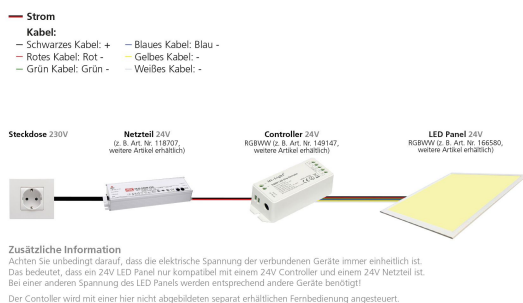

Attributes

Attribute	Value
Abstrahlwinkel:	120
CRI:	80
Dimmbar:	Nein
Grösse:	300*300
LED - Gehäusefarbe:	silber
Lichtfarbe:	RGB-CCT
Lichtfarbe in Kelvin:	3000
Lumen:	750
Weight:	3.5 Kg
Warranty:	60.00 Months

Additional Images

Accessories

Part No.	Name
149147	Synergy 21 LED Controller RGB-WW (RGB-CCT) DC12/24V *Milight/Miboxer*