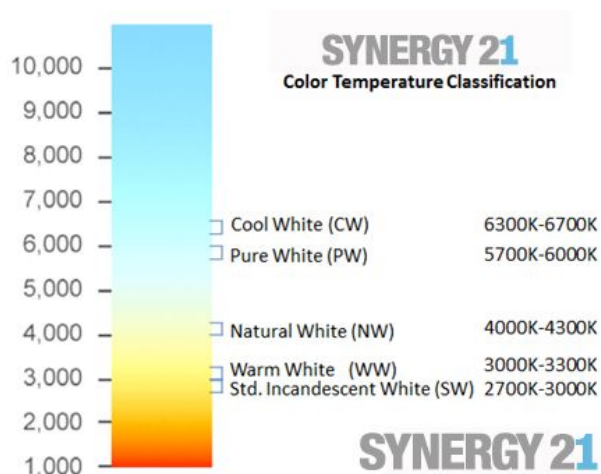

Attributes

Attribute	Value
Abstrahlwinkel:	120
CRI:	80
Dimmbar:	abhängig vom Netzteil
Grösse:	620*620
LED - Gehäusefarbe:	weiß
Lichtfarbe:	warmweiß
Lichtfarbe in Kelvin:	3000
Lumen:	3400
Schutzklasse:	IP65
Weight:	4.6 Kg
Warranty:	60.00 Months

Additional Images

Accessories