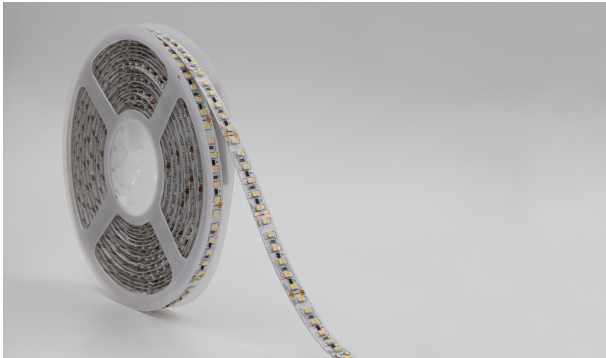

Voltage: 24V, max4A
Watt: 96W±10%
Light colour: warm white, 3100K±250k
Brightness: 7600lm
Beam angle: 120°
Protection class: IP20
Number of LEDs: 1200*3528SMD
Dimensions: 10000*10*3 mm
PCB colour: white, open cable end (360±5mm)
Operating temperature: -25°C to +40°C
Weight: 0.500kg
Can be shortened every 6 LED 10cm
Adhesive tape: yes 3M on the back

Our 3M adhesive tape adheres well, but should only be used as a mounting aid.

There are a variety of mounting options, such as clips, permanently elastic mounting adhesive, cable ties, etc.

Please note that LED strips must also be cooled.

Make sure that the LED strip does not exceed a working temperature of 40°C, otherwise its service life cannot be guaranteed.

No guarantee can be given for overheated LED strips

Attributes

Attribute	Value
Abstrahlwinkel:	120
Ampere:	4
CC oder CV:	CV
CRI:	>80
Dimmbar:	abhängig vom Netzteil
Länge:	10
LED Strip Klebeband:	ja
LED Strip Breite:	10
LED Strip Höhe:	3
LED Strip Klebeband:	ja
LED Strip kürzbar:	100
LED Strip Länge:	10000
Lichtfabe in Kelvin:	3100
Lichtfarbe:	warmweiß
Lichtfarbe in Kelvin:	3100
Lichtfarbe Name:	warmweiß
Lumen:	7600
Schutzklasse:	IP20
Volt:	24
Weight:	0.4 Kg

Additional Images

The relationship of curve variation between voltage and the length of the led strip in single drive 120leds

Accessories

Part No.	Name
140931	Mean Well power supply - 24V 100W dimmable IP65
122587	Synergy 21 Netzteil - 24V 120W Osram IP64
174020	Synergy 21 Power supply - 24V 100W BILTON