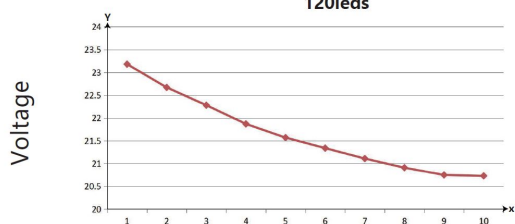

Voltage: 24V, max4A
Watt: 96W±10%
Light colour: warm white, 3100K±250k
Brightness: 7600lm
Beam angle: 120°
Protection class: IP20
Number of LEDs: 1200*3528SMD
Dimensions: 10000*10*3 mm
PCB colour: white, open cable end (360±5mm)
Operating temperature: -25°C to +40°C
Weight: 0.500kg
Can be shortened every 6 LED 10cm
Adhesive tape: yes 3M on the back

Energy efficiency class: A
kWh/1000h: 105.60

Strip can be shortened at the cut marks with sharp scissors.
!Attention! Strip must be checked for functionality beforehand.
Only split the strip when no current is present.

Make sure that the LED strip does not exceed a working temperature of 40°C, otherwise its service life cannot be guaranteed.

No guarantee can be given for overheated LED strips

Attributes

Attribute	Value
Abstrahlwinkel:	120
Ampere:	4
CC oder CV:	CV
CRI:	>80
Dimmbar:	abhängig vom Netzteil
Länge:	10
LED Strip Klebeband:	ja
LED Strip Breite:	10
LED Strip Höhe:	3
LED Strip Klebeband:	ja
LED Strip kürzbar:	100
LED Strip Länge:	10000
Lichtfabe in Kelvin:	3100
Lichtfarbe:	warmweiß
Lichtfarbe in Kelvin:	3100
Lichtfarbe Name:	warmweiß
Lumen:	7600
Schutzklasse:	IP20
Volt:	24
Weight:	0.4 Kg

Additional Images

The relationship of curve variation between voltage and the length of the led strip in single drive 120leds

Accessories

Part No.	Name
140931	Mean Well power supply - 24V 100W dimmable IP65
122587	Synergy 21 Netzteil - 24V 120W Osram IP64
174020	Synergy 21 Power supply - 24V 100W BILTON