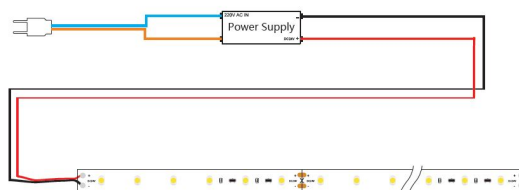

Voltage: 24V, max4A
Watt: 96W±10%
Light colour: warm white, 3100K±250k
Brightness: 7600lm
Beam angle: 120°
Protection class: IP20
Number of LEDs: 1200*3528SMD
Dimensions: 10000*10*3 mm
PCB colour: white, open cable end (360±5mm)
Operating temperature: -25°C to +40°C
Weight: 0.500kg
Can be shortened every 6 LED 10cm
Adhesive tape: yes 3M on the back

Make sure that the LED strip does not exceed a working temperature of 40°C, otherwise its service life cannot be guaranteed.

No guarantee can be given for overheated LED strips

Attributes

Attribute	Value
Abstrahlwinkel:	120
Ampere:	4
CC oder CV:	CV
CRI:	>80
Dimmbar:	abhängig vom Netzteil
Länge:	10
LED Strip Klebeband:	ja
LED Strip Breite:	10
LED Strip Höhe:	3
LED Strip Klebeband:	ja
LED Strip kürzbar:	100
LED Strip Länge:	10000
Lichtfabe in Kelvin:	3100
Lichtfarbe:	warmweiß
Lichtfarbe in Kelvin:	3100
Lichtfarbe Name:	warmweiß
Lumen:	7600
Schutzklasse:	IP20
Volt:	24
Weight:	0.4 Kg

Additional Images

The relationship of curve variation between voltage and the length of the led strip in single drive 120leds

Accessories

Part No.	Name
140931	Mean Well power supply - 24V 100W dimmable IP65
122587	Synergy 21 Netzteil - 24V 120W Osram IP64
174020	Synergy 21 Power supply - 24V 100W BILTON