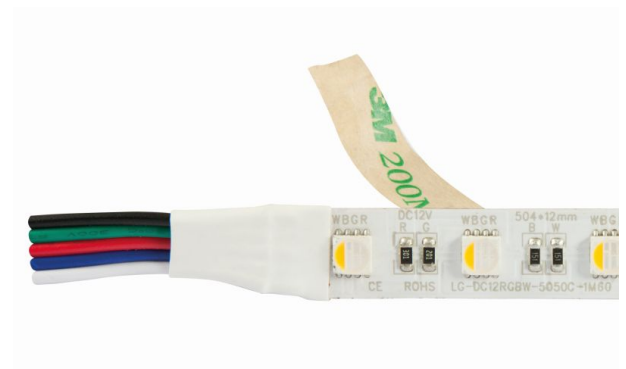

Attributes

Attribute	Value
Abstrahlwinkel:	120
Ampere:	4
CC oder CV:	CV
Dimmbar:	abhängig vom Netzteil
LED Strip Klebeband:	ja
LED Strip Breite:	15
LED Strip Höhe:	5,5
LED Strip Klebeband:	ja
LED Strip kürzbar:	100
LED Strip Länge:	5000
Lichtfarbe:	RGB-W
Schutzklasse:	IP68
Volt:	24
Weight:	0.2 Kg
Warranty:	24.00 Months

Additional Images