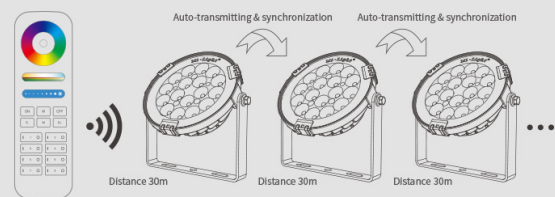

Illumination distance: >10m

IP Rate:IP65

Material: Aluminum

Size: 136x135x35mm

Energieeffizienzklasse: A+

kWh/1000h: 9

Merkmale

Merkmale	Wert
Abstrahlwinkel:	15
CC oder CV:	CV
Dimmbar:	Ja
Grösse:	136*135*35
LED - Gehäusematerial:	Aluminium
Lichtfarbe:	RGB-WW
Lichtfarbe in Kelvin:	2700~6500
Lumen:	700
Schutzklasse:	IP65
Volt:	24
Gewicht:	1 Kg

Weitere Bilder

Auto-transmitting Diagram

One Garden Light can transmit the signals from the remote control to another Garden Light within 30m, as long as there is a Garden Light within 30m, the remote control distance can be limitless.

Auto-synchronization function

Different Garden Light can work synchronously when they are started at different times, controlled by the same remote, under same dynamic mode and with same speed.

Installation Diagram