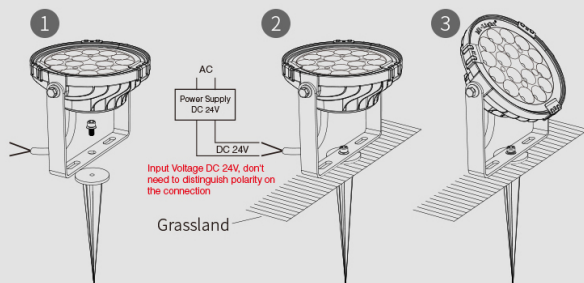

Illumination distance: >10m

IP Rate:IP65

Material: Aluminum

Size: 136x135x35mm

Energieeffizienzklasse: A+

kWh/1000h: 9

Merkmale

Merkmale	Wert
Abstrahlwinkel:	15
CC oder CV:	CV
Dimmbar:	Ja
Grösse:	136*135*35
LED - Gehäusematerial:	Aluminium
Lichtfarbe:	RGB-WW
Lichtfarbe in Kelvin:	2700~6500
Lumen:	700
Schutzklasse:	IP65
Volt:	24
Gewicht:	1 Kg

Weitere Bilder

Auto-transmitting Diagram

One Garden Light can transmit the signals from the remote control to another Garden Light within 30m, as long as there is a Garden Light within 30m, the remote control distance can be limitless.

Auto-synchronization function

Different Garden Light can work synchronously when they are started at different times, controlled by the same remote, under same dynamic mode and with same speed.

Installation Diagram