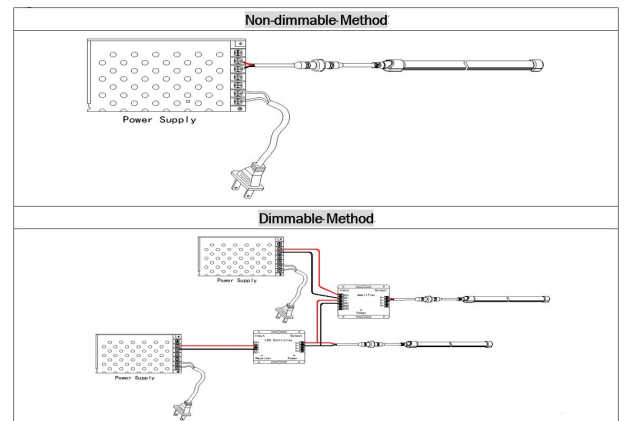

Length: 5m
Voltage: 24V,
Watt: 14W/m, 70W ±10%
Light colour: neutral white, 4500K, CRI>80
Brightness: 800lm/m, total: 4000lm ±10%
Beam angle: 120°
Protection class: IP40
Number of LEDs: 120/m, SMD2835
Dimensions: 5000*17*15 mm (L*W*H)
Working temperature: -20°C to +45°C
Can be shortened every 50mm
Adhesive tape: no

There are a variety of mounting options, such as clips, permanently elastic mounting adhesive, cable ties, etc.

See accessories

Please note that LED strips must also be cooled.

Make sure that the LED strip does not exceed the working temperature of 40°C, otherwise the service life cannot be guaranteed.

No guarantee can be given for overheated LED strips.

Attributes

Attribute	Value
Abstrahlwinkel:	120
Ampere:	2.90
CC oder CV:	CV
CRI:	>80
Dimmbar:	abhängig vom Netzteil
Länge:	5
LED Strip Klebeband:	nein
LED Strip Breite:	17
LED Strip Höhe:	15
LED Strip kürzbar:	50
LED Strip Länge:	5000
Lichtfabe in Kelvin:	4500
Lichtfarbe:	neutralweiß
Lichtfarbe in Kelvin:	4500
Lichtfarbe Name:	neutralweiß
Lumen:	4000
Schutzklasse:	IP65
Volt:	24
Weight:	5 Kg
Warranty:	60.00 Months

Additional Images

Accessories

Sign.	Wiring Method	Power Feeder Cable To PCB	Power Feeder Cable To Head	Front Cap	Light Beam	End Cap	Mounting Method
Top-Bend	flat side	300mm waterproof cable with male plug	300mm waterproof cable with female plug				
	edge side		300mm waterproof cable with female plug				
	bottom side		300mm waterproof cable with female plug				