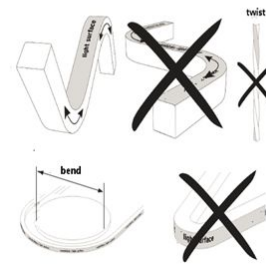

Length: 5m
Voltage: 24V,
Watt: 14W/m, 70W ±10%
Light colour: neutral white, 4500K, CRI>80
Brightness: 800lm/m, total: 4000lm ±10%
Beam angle: 120°
Protection class: IP40
Number of LEDs: 120/m, SMD2835
Dimensions: 5000*17*15 mm (L*W*H)
Working temperature: -20°C to +45°C
Can be shortened every 50mm
Adhesive tape: no

There are a variety of mounting options, such as clips, permanently elastic mounting adhesive, cable ties, etc.

See accessories

Please note that LED strips must also be cooled.

Make sure that the LED strip does not exceed the working temperature of 40°C, otherwise the service life cannot be guaranteed.

No guarantee can be given for overheated LED strips.

Attributes

Attribute	Value
Abstrahlwinkel:	120
Ampere:	2.90
CC oder CV:	CV
CRI:	>80
Dimmbar:	abhängig vom Netzteil
Länge:	5
LED Strip Klebeband:	nein
LED Strip Breite:	17
LED Strip Höhe:	15
LED Strip kürzbar:	50
LED Strip Länge:	5000
Lichtfabe in Kelvin:	4500
Lichtfarbe:	neutralweiß
Lichtfarbe in Kelvin:	4500
Lichtfarbe Name:	neutralweiß
Lumen:	4000
Schutzklasse:	IP65
Volt:	24
Weight:	5 Kg
Warranty:	60.00 Months

Additional Images

Accessories

Sign.	Wiring Method	Power Feeder Cable To PCB	Power Feeder Cable To Head	Front Cap	Light Beam	End Cap	Mounting Method
Top-Bend	flat side	300mm waterproof cable with male plug	300mm waterproof cable with female plug				
	edge side		300mm waterproof cable with female plug				
	bottom side		300mm waterproof cable with female plug				