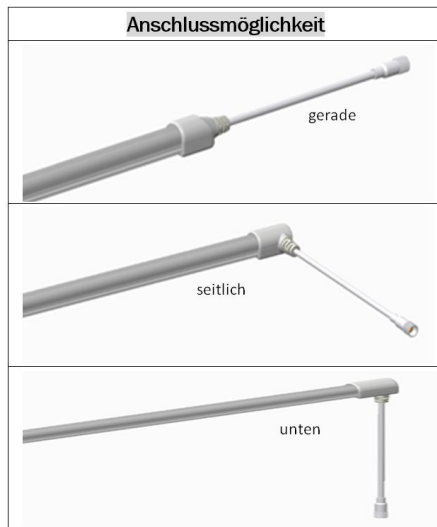

Length: 5m
Voltage: 24V,
Watt: 14W/m, 70W ±10%
Light colour: neutral white, 4500K, CRI>80
Brightness: 800lm/m, total: 4000lm ±10%
Beam angle: 120°
Protection class: IP40
Number of LEDs: 120/m, SMD2835
Dimensions: 5000*17*15 mm (L*W*H)
Working temperature: -20°C to +45°C
Can be shortened every 50mm
Adhesive tape: no

There are a variety of mounting options, such as clips, permanently elastic mounting adhesive, cable ties, etc.

See accessories

Please note that LED strips must also be cooled.

Make sure that the LED strip does not exceed the working temperature of 40°C, otherwise the service life cannot be guaranteed.

No guarantee can be given for overheated LED strips.

Attributes

Attribute	Value
Abstrahlwinkel:	120
Ampere:	2.90
CC oder CV:	CV
CRI:	>80
Dimmbar:	abhängig vom Netzteil
Länge:	5
LED Strip Klebeband:	nein
LED Strip Breite:	17
LED Strip Höhe:	15
LED Strip kürzbar:	50
LED Strip Länge:	5000
Lichtfabe in Kelvin:	4500
Lichtfarbe:	neutralweiß
Lichtfarbe in Kelvin:	4500
Lichtfarbe Name:	neutralweiß
Lumen:	4000
Schutzklasse:	IP65
Volt:	24
Weight:	5 Kg
Warranty:	60.00 Months

Additional Images

Accessories

Sign.	Wiring Method	Power Feeder Cable To PCB	Power Feeder Cable To Head	Front Cap	Light Beam	End Cap	Mounting Method
Top-Bend	flat side	300mm waterproof cable with male plug	300mm waterproof cable with female plug				
	edge side		300mm waterproof cable with female plug				
	bottom side		300mm waterproof cable with female plug				