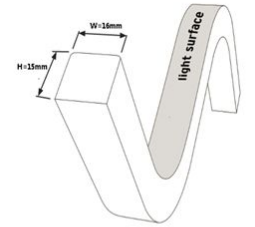

Length: 5m
Voltage: 24V,
Watt: 14W/m, 70W ±10%
Light colour: neutral white, 4500K, CRI>80
Brightness: 800lm/m, total: 4000lm ±10%
Beam angle: 120°
Protection class: IP40
Number of LEDs: 120/m, SMD2835
Dimensions: 5000*17*15 mm (L*W*H)
Working temperature: -20°C to +45°C
Can be shortened every 50mm
Adhesive tape: no

There are a variety of mounting options, such as clips, permanently elastic mounting adhesive, cable ties, etc.

See accessories

Please note that LED strips must also be cooled.

Make sure that the LED strip does not exceed the working temperature of 40°C, otherwise the service life cannot be guaranteed.

No guarantee can be given for overheated LED strips.

Attributes

Attribute	Value
Abstrahlwinkel:	120
Ampere:	2.90
CC oder CV:	CV
CRI:	>80
Dimmbar:	abhängig vom Netzteil
Länge:	5
LED Strip Klebeband:	nein
LED Strip Breite:	17
LED Strip Höhe:	15
LED Strip kürzbar:	50
LED Strip Länge:	5000
Lichtfabe in Kelvin:	4500
Lichtfarbe:	neutralweiß
Lichtfarbe in Kelvin:	4500
Lichtfarbe Name:	neutralweiß
Lumen:	4000
Schutzklasse:	IP65
Volt:	24
Weight:	5 Kg
Warranty:	60.00 Months

Additional Images

Accessories

Sign.	Wiring Method	Power Feeder Cable To PCB	Power Feeder Cable To Head	Front Cap	Light Beam	End Cap	Mounting Method
Top-Bend	flat side	300mm waterproof cable with male plug	300mm waterproof cable with female plug				
	edge side		300mm waterproof cable with female plug				
	bottom side		300mm waterproof cable with female plug				