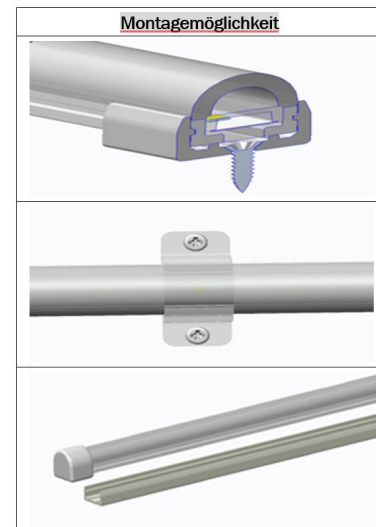

Length: 5m
Voltage: 24V,
Watt: 14W/m, 70W ±10%
Light colour: neutral white, 4500K, CRI>80
Brightness: 800lm/m, total: 4000lm ±10%
Beam angle: 120°
Protection class: IP40
Number of LEDs: 120/m, SMD2835
Dimensions: 5000*17*15 mm (L*W*H)
Working temperature: -20°C to +45°C
Can be shortened every 50mm
Adhesive tape: no

There are a variety of mounting options, such as clips, permanently elastic mounting adhesive, cable ties, etc.

See accessories

Please note that LED strips must also be cooled.

Make sure that the LED strip does not exceed the working temperature of 40°C, otherwise the service life cannot be guaranteed.

No guarantee can be given for overheated LED strips.

Attributes

Attribute	Value
Abstrahlwinkel:	120
Ampere:	2.90
CC oder CV:	CV
CRI:	>80
Dimmbar:	abhängig vom Netzteil
Länge:	5
LED Strip Klebeband:	nein
LED Strip Breite:	17
LED Strip Höhe:	15
LED Strip kürzbar:	50
LED Strip Länge:	5000
Lichtfabe in Kelvin:	4500
Lichtfarbe:	neutralweiß
Lichtfarbe in Kelvin:	4500
Lichtfarbe Name:	neutralweiß
Lumen:	4000
Schutzklasse:	IP65
Volt:	24
Weight:	5 Kg
Warranty:	60.00 Months

Additional Images

Accessories

Sign.	Wiring Method	Power Feeder Cable To PCB	Power Feeder Cable To Head	Front Cap	Light Beam	End Cap	Mounting Method
Top-Bend	flat side	300mm waterproof cable with male plug	300mm waterproof cable with female plug				
	edge side		300mm waterproof cable with female plug				
	bottom side		300mm waterproof cable with female plug				