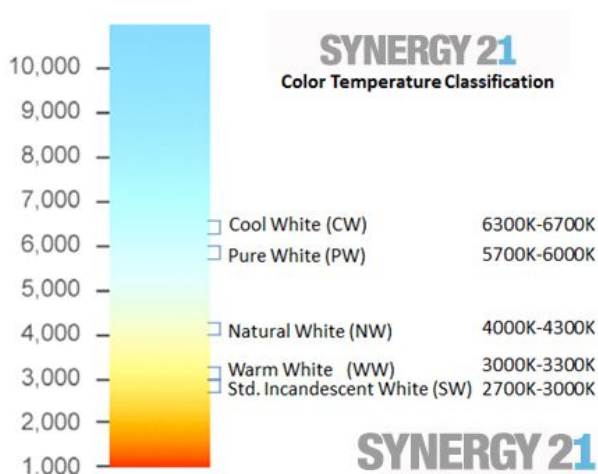

Attributes

Attribute	Value
Abstrahlwinkel:	120
CRI:	80
Dimmbar:	abhängig vom Netzteil
Grösse:	620*620
LED - Gehäusefarbe:	weiß
Lichtfarbe:	neutralweiß
Lichtfarbe in Kelvin:	4000
Lumen:	3500
Schutzklasse:	IP65
Weight:	4.6 Kg
Warranty:	60.00 Months

Additional Images

Accessories