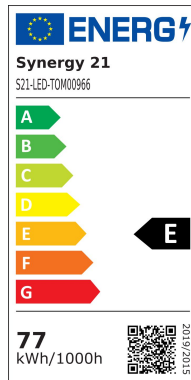

## Synergy 21 LED SMD Power LED Chip 70W warmweiß

kwh/1000h:	77,00
Lumens:	7100
Watt:	70,0
Nominal Service Life:	35000 Std.
Switching Cycles:	50000
Opt. Ambient Temperature.:	25 °C

Power LED  
70 Watt warm white 3250K ±250  
26-30V, 2450mA (7\*10)  
7100-7200LM

Energy efficiency class: A+  
kWh/1000h: 77

## Attributes

Attribute	Value
Ampere:	2.45
Lichtfarbe:	warmweiß
Lichtfarbe in Kelvin:	3250
Lumen:	7100-7200
Weight:	0.1 Kg
Warranty:	60.00 Months