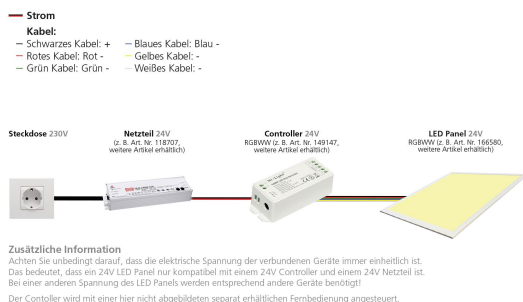

Attributes

Attribute	Value
Abstrahlwinkel:	120
CC oder CV:	cv
CRI:	>80
Dimmbar:	ja
Grösse:	620*620
LED - Gehäusefarbe:	silber
LED - Gehäusematerial:	Aluminium
Lichtfarbe:	RGB-CCT
Schutzklasse:	IP40
Volt:	24
Weight:	3.5 Kg
Warranty:	60.00 Months

Additional Images

Accessories