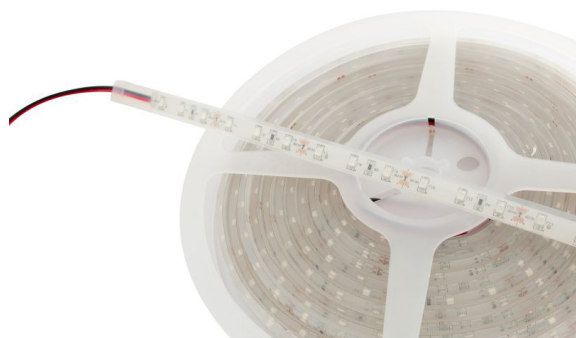

Synergy 21 LED Flex Strip 60 blue DC12V 24W IP68

SYNERGY 21

kwh/1000h:	24,00
Lumens:	465
Watt:	24,0
Nominal Service Life:	35000 Std.
Switching Cycles:	50000
Opt. Ambient Temperature.:	25 °C

Synergy 21 LED Flex Strip blue DC12V 24W IP68

- Voltage: 12V
- Watt: 24W
- Light colour: blue
- Protection class: IP68
- Beam angle: 120°
- Number of LEDs: 300*3528
- Dimensions: 5000*11*5 mm
- Weight: 0.090 kg
- Can be shortened every 3 LEDs

Strip can be shortened at markers with sharp scissors.
!Attention! Strip must first be checked for functionality.
Only cut the strip when there is no current.

Please note that LED strips must also be cooled.
Ensure that the LED strip does not exceed the working temperature of 40°C, otherwise the service life cannot be guaranteed.

Attributes

Attribute	Value
Abstrahlwinkel:	120
Ampere:	2
CC oder CV:	CV
Dimmbar:	abhängig vom Netzteil
Länge:	5
LED Strip Klebeband:	nein
LED Strip Breite:	11
LED Strip Höhe:	5
LED Strip Klebeband:	nein
LED Strip kürzbar:	50
LED Strip Länge:	5000
Lichtfabe in nm:	465
Lichtfarbe:	blau
Lichtfarbe 3:	465
Lichtfarbe in nm:	465
Lichtfarbe Name:	blau
Schutzklasse:	IP68
Volt:	12
Weight:	0.3 Kg
Warranty:	60.00 Months

Additional Images

SYNERGY 21

Accessories

Part No.	Name
148726	Synergy 21 - Waterproof connector 1:1
148727	Synergy 21 - Waterproof connector 1:2
148730	Synergy 21 - Waterproof connector box 3 ports
148729	Synergy 21 - Waterproof connector box 3 ports transparent
148728	Synergy 21 - Waterproof connector box 4 ports
139522	Mean Well power supply - 12V 120W IP67