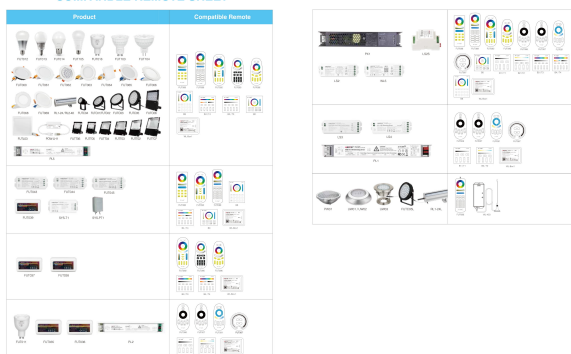

The **4-Zone RGB/RGBW Smart Panel Remote Controller** not only allows you to control the colours and brightness in different areas of your home, but also to fine-tune the light intensity according to your personal preferences. It is the ideal solution for anyone looking for **customised lighting with user-friendly control**. Optimise your lighting control and enjoy the benefits of the **4-Zone RGB/RGBW Smart Panel Remote Controller**.

Attributes

Attribute	Value
Grösse:	86*86
Weight:	0.3 Kg

Additional Images

2.4GHz wireless transmitting
Adopt 2.4GHz technology, 30m control distance

Compatible 4-zone RGB/RGBW series
Control all Mi-Light 4-zone RGB/RGBW LED bulbs,
4-zone RGB/RGBW LED controllers

16 million colors
16 million colors, choose your own color

9 color changing modes
9 color changing modes, choose the color atmospheres you want

1~100% Brightness dimming
Dimming(1%~100%) the light randomly

Sensitive touching
High precision Capacitive touch screen IC,
Touch Screen is very stable

COMPATIBLE REMOTE SHEET

Accessories

Part No.	Name
147689	Batterien Micro AAA 1,5V *Duracell* Industrial 10er Pack
124652	Synergy 21 LED dekoline wine glass RGB-W cw *Milight/Miboxer*
124657	Synergy 21 LED dekoline wine glass RGB-W ww *Milight/Miboxer*
147946	Synergy 21 LED Panel round 6W RGB-WW with RF and WLAN *Milight/Miboxer*
147979	Synergy 21 LED Panel round 12W RGB-WW with RF and WLAN *Milight/Miboxer*
147980	Synergy 21 LED panel round 15W RGB-WW with RF and WLAN IP54 *Milight/Miboxer*