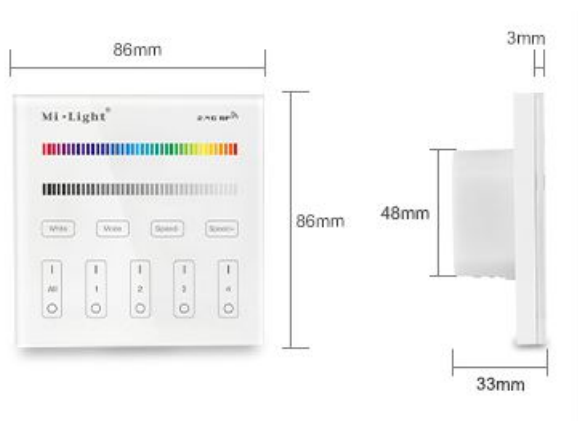

The **transmission power of 6dBm** gives you a **range of up to 30 metres**, giving you the freedom to place the panel wherever you want in your room. The compact and elegant design of the **panel with dimensions of 86x86mm** blends harmoniously into any wall mounting and adds a modern touch to your home.

The **4-Zone RGB/RGBW Smart Panel Remote Controller** not only allows you to control the colours and brightness in different areas of your home, but also to fine-tune the light intensity according to your personal preferences. It is the ideal solution for anyone looking for **customised lighting with user-friendly control**. Optimise your lighting control and enjoy the benefits of the **4-Zone RGB/RGBW Smart Panel Remote Controller**.

Product name: 4-Zone RGB/RGBW Smart Panel

Remote Controller

Model No.: T3

Working Temperature: -20 -60°

Voltage: AC90~110V or AC180~240V

Transmission Frequency: 2400-2483.5MHz

Modulation Method: GFSK
Transmitting Power: 6dBm
Control Distance: 30m
Panel Size: 86*86mm

Attributes

Attribute	Value
Grösse:	86*86
Weight:	0.3 Kg

Additional Images

2.4GHz wireless transmitting
Adopt 2.4GHz technology, 30m control distance

Compatible 4-zone RGB/RGBW series
Control all Mi-Light 4-zone RGB/RGBW LED bulbs,
4-zone RGB/RGBW LED controllers