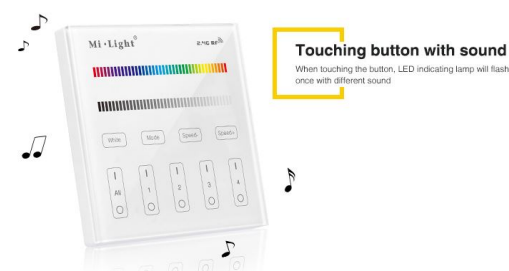

The **4-Zone RGB/RGBW Smart Panel Remote Controller** not only allows you to control the colours and brightness in different areas of your home, but also to fine-tune the light intensity according to your personal preferences. It is the ideal solution for anyone looking for **customised lighting with user-friendly control**. Optimise your lighting control and enjoy the benefits of the **4-Zone RGB/RGBW Smart Panel Remote Controller**.

Attributes

Attribute	Value
Grösse:	86*86
Weight:	0.3 Kg

Additional Images

2.4GHz wireless transmitting
Adopt 2.4GHz technology, 30m control distance

Compatible 4-zone RGB/RGBW series
Control all Mi-Light 4-zone RGB/RGBW LED bulbs,
4-zone RGB/RGBW LED controllers

16 million colors
16 million colors, choose your own color

9 color changing modes
9 color changing modes, choose the color atmospheres you want

1~100% Brightness dimming
Dimming(1%~100%) the light randomly

Sensitive touching
High precision Capacitive touch screen IC,
Touch Screen is very stable

COMPATIBLE REMOTE SHEET

Accessories

Part No.	Name
147689	Batterien Micro AAA 1,5V *Duracell* Industrial 10er Pack
124652	Synergy 21 LED dekoline wine glass RGB-W cw *Milight/Miboxer*
124657	Synergy 21 LED dekoline wine glass RGB-W ww *Milight/Miboxer*
147946	Synergy 21 LED Panel round 6W RGB-WW with RF and WLAN *Milight/Miboxer*
147979	Synergy 21 LED Panel round 12W RGB-WW with RF and WLAN *Milight/Miboxer*
147980	Synergy 21 LED panel round 15W RGB-WW with RF and WLAN IP54 *Milight/Miboxer*