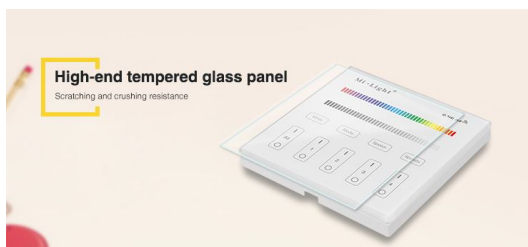

COMPATIBLE REMOTE SHEET

Accessories

Part No.	Name
147689	Batterien Micro AAA 1,5V *Duracell* Industrial 10er Pack
124652	Synergy 21 LED dekoline wine glass RGB-W cw *Milight/Miboxer*
124657	Synergy 21 LED dekoline wine glass RGB-W ww *Milight/Miboxer*
147946	Synergy 21 LED Panel round 6W RGB-WW with RF and WLAN *Milight/Miboxer*
147979	Synergy 21 LED Panel round 12W RGB-WW with RF and WLAN *Milight/Miboxer*
147980	Synergy 21 LED panel round 15W RGB-WW with RF and WLAN IP54 *Milight/Miboxer*