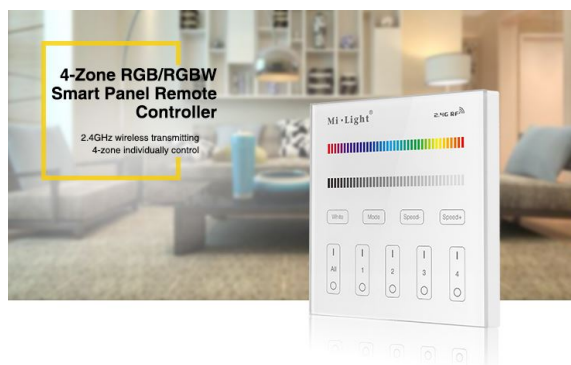

Synergy 21 LED remote smart panel RGB/RGB-W 4 Zonen *Milight/Miboxer*

Discover the **4-Zone RGB/RGBW Smart Panel Remote Controller**, an intelligent solution for the precise control of your RGB and RGBW lighting systems. This advanced **Smart Panel** allows you to easily and individually adjust the lighting in up to four separate zones.

The **transmission power of 6dBm** gives you a **range of up to 30 metres**, giving you the freedom to place the panel wherever you want in your room. The compact and elegant design of the **panel with dimensions of 86x86mm** blends harmoniously into any wall mounting and adds a modern touch to your home.

The **4-Zone RGB/RGBW Smart Panel Remote Controller** not only allows you to control the colours and brightness in different areas of your home, but also to fine-tune the light intensity according to your personal preferences. It is the ideal solution for anyone looking for **customised lighting with user-friendly control**. Optimise your lighting control and enjoy the benefits of the **4-Zone RGB/RGBW Smart Panel Remote Controller**.

Product name: 4-Zone RGB/RGBW Smart Panel

Remote Controller

Model No.: T3

Working Temperature: -20 -60°

Voltage: AC90~110V or AC180~240V

Transmission Frequency: 2400-2483.5MHz

Modulation Method: GFSK
Transmitting Power: 6dBm
Control Distance: 30m
Panel Size: 86*86mm