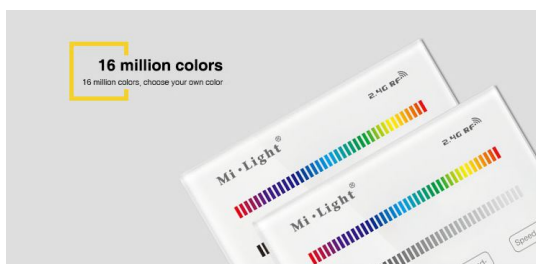

The **4-Zone RGB/RGBW Smart Panel Remote Controller** not only allows you to control the colours and brightness in different areas of your home, but also to fine-tune the light intensity according to your personal preferences. It is the ideal solution for anyone looking for **customised lighting with user-friendly control**. Optimise your lighting control and enjoy the benefits of the **4-Zone RGB/RGBW Smart Panel Remote Controller**.

Attributes

Attribute	Value
Grösse:	86*86
Weight:	0.3 Kg

Additional Images

2.4GHz wireless transmitting
Adopt 2.4GHz technology, 30m control distance

Compatible 4-zone RGB/RGBW series
Control all Mi-Light 4-zone RGB/RGBW LED bulbs,
4-zone RGB/RGBW LED controllers

16 million colors
16 million colors, choose your own color

9 color changing modes
9 color changing modes, choose the color atmospheres you want

1~100% Brightness dimming
Dimming(1%~100%) the light randomly