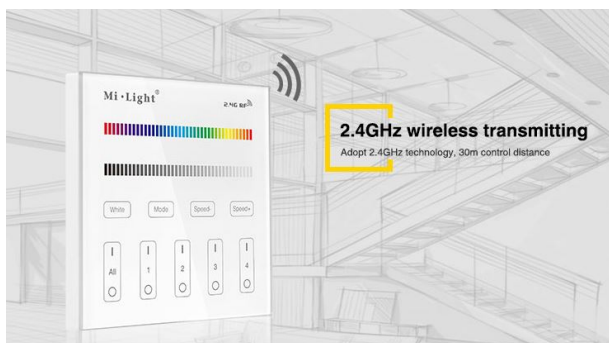

The **transmission power of 6dBm** gives you a **range of up to 30 metres**, giving you the freedom to place the panel wherever you want in your room. The compact and elegant design of the **panel with dimensions of 86x86mm** blends harmoniously into any wall mounting and adds a modern touch to your home.

The **4-Zone RGB/RGBW Smart Panel Remote Controller** not only allows you to control the colours and brightness in different areas of your home, but also to fine-tune the light intensity according to your personal preferences. It is the ideal solution for anyone looking for **customised lighting with user-friendly control**. Optimise your lighting control and enjoy the benefits of the **4-Zone RGB/RGBW Smart Panel Remote Controller**.

Product name: 4-Zone RGB/RGBW Smart Panel

Remote Controller

Model No.: T3

Working Temperature: -20 -60°

Voltage: AC90~110V or AC180~240V

Transmission Frequency: 2400-2483.5MHz

Modulation Method: GFSK
Transmitting Power: 6dBm
Control Distance: 30m
Panel Size: 86*86mm

Attributes

Attribute	Value
Grösse:	86*86
Weight:	0.3 Kg

Additional Images

2.4GHz wireless transmitting
Adopt 2.4GHz technology, 30m control distance

Compatible 4-zone RGB/RGBW series
Control all Mi-Light 4-zone RGB/RGBW LED bulbs,
4-zone RGB/RGBW LED controllers