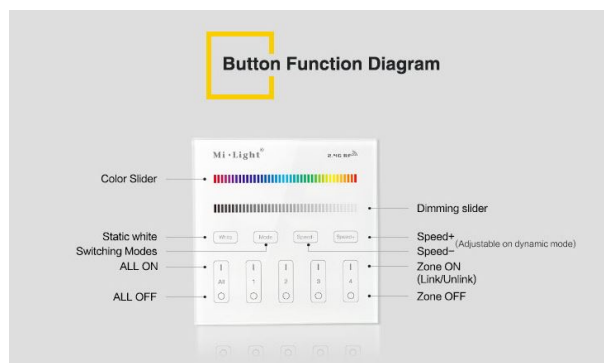

The **4-Zone RGB/RGBW Smart Panel Remote Controller** not only allows you to control the colours and brightness in different areas of your home, but also to fine-tune the light intensity according to your personal preferences. It is the ideal solution for anyone looking for **customised lighting with user-friendly control**. Optimise your lighting control and enjoy the benefits of the **4-Zone RGB/RGBW Smart Panel Remote Controller**.

Attributes

Attribute	Value
Grösse:	86*86
Weight:	0.3 Kg

Additional Images

2.4GHz wireless transmitting
Adopt 2.4GHz technology, 30m control distance

Compatible 4-zone RGB/RGBW series
Control all Mi-Light 4-zone RGB/RGBW LED bulbs,
4-zone RGB/RGBW LED controllers

16 million colors
16 million colors, choose your own color

9 color changing modes
9 color changing modes, choose the color atmospheres you want

1~100% Brightness dimming
Dimming(1%~100%) the light randomly

Sensitive touching
High precision Capacitive touch screen IC,
Touch Screen is very stable

COMPATIBLE REMOTE SHEET

Accessories

Part No.	Name
147689	Batterien Micro AAA 1,5V *Duracell* Industrial 10er Pack
124652	Synergy 21 LED dekoline wine glass RGB-W cw *Milight/Miboxer*
124657	Synergy 21 LED dekoline wine glass RGB-W ww *Milight/Miboxer*
147946	Synergy 21 LED Panel round 6W RGB-WW with RF and WLAN *Milight/Miboxer*
147979	Synergy 21 LED Panel round 12W RGB-WW with RF and WLAN *Milight/Miboxer*
147980	Synergy 21 LED panel round 15W RGB-WW with RF and WLAN IP54 *Milight/Miboxer*