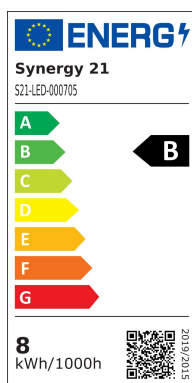

Synergy 21 LED shelf lighting COMPLETE set warm white

kwh/1000h:	8,25
Lumens:	200
Watt:	7,5
Nominal Service Life:	35000 Std.
Switching Cycles:	50000
Opt. Ambient Temperature.:	25 °C

Retail complete set with 4 shelf LED pads incl. power supply unit, controller and IR remote control in white and environmentally friendly sales packaging.

Cabinet light pads

Light colour: warm white 3250K \pm 250

Protection class: IP41

Polarity: common positive pole

Operating requirement: DC12V, 6W

Beam angle: 120°

Cable length: 650mm

Diameter: 5.8cm

Height: 0.8cm

Controller: DC12V, max. 72W

The controller has a dimming and on/off function,
incl. 4-way distribution box for connecting the 4 shelf pads

Remote control: 4 button IR remote control

Power supply: Input: 110-240V; Output: 12V / 0.5A

Energy efficiency class: B

kWh/1000h: 8.25

Please note that LED products must also be cooled.

Make sure that the LED products do not exceed the operating temperature of 50°C, otherwise the service life

cannot be guaranteed.