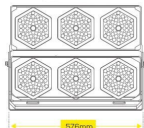

Attributes

Attribute	Value
Abstrahlwinkel:	30
CRI:	>80
Dimmbar:	nein
Grösse:	576*92*458
LED - Gehäusefarbe:	schwarz
LED - Gehäusematerial:	Aluminium
Lichtfarbe:	kaltweiß
Lichtfarbe in Kelvin:	5700
Lumen:	84000
Schutzklasse:	IP67
Volt:	230
Weight:	22 Kg
Warranty:	60.00 Months

Additional Images