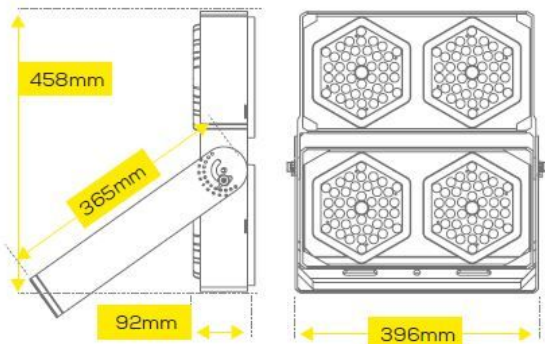

Attributes

Attribute	Value
Abstrahlwinkel:	30
CRI:	>80
Dimmbar:	nein
Grösse:	396*92*458
LED - Gehäusefarbe:	schwarz
LED - Gehäusematerial:	Aluminium
Lichtfarbe:	kaltweiß
Lichtfarbe in Kelvin:	5700
Lumen:	56000
Schutzklasse:	IP67
Volt:	230
Weight:	14.3 Kg
Warranty:	24.00 Months

Additional Images