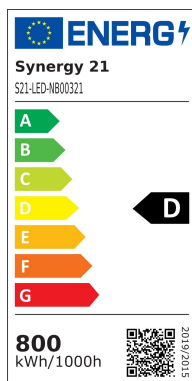

Synergy 21 LED object/stadium HC spotlight 800W IP67 CW

kwh/1000h:	800,00
Lumens:	112000
Watt:	800,0
Nominal Service Life:	35000 Std.
Switching Cycles:	50000
Opt. Ambient Temperature.:	25 °C

Operating voltage: AC 85-265V, 50/60Hz
LED: 8 modules of 168 LEDs, CREE 3030 140lm/Watt
Power supply unit: 4*MeanWell
Beam angle: 30°, module can be swivelled
Lumen: 8*14000lm = 112000lm
Efficiency: 140Lm/Watt
Light colour: 5700K ±150
CRI: Ra>70
Dimmable: no
Housing: Aluminium
Operating temperature: -40°C to +65°C
Protection class: IP67 / IK08
Dimensions: 757*92*458mm

Other beam angles on request: 10°/30°/60°/90°/120°
Other light colours on request: 4000K/5000K/5700K/6500/

Energy efficiency class: A++
kWh/1000h: 800

The connection of electrical components and systems may only be carried out by qualified specialists!

Attributes

Attribute	Value
Abstrahlwinkel:	30
CRI:	>80
Dimmbar:	nein
Grösse:	757*92*458
LED - Gehäusefarbe:	schwarz
LED - Gehäusematerial:	Aluminium
Lichtfarbe:	kaltweiß
Lichtfarbe in Kelvin:	5700
Lumen:	112000
Schutzklasse:	IP67
Volt:	230
Weight:	31.2 Kg
Warranty:	60.00 Months