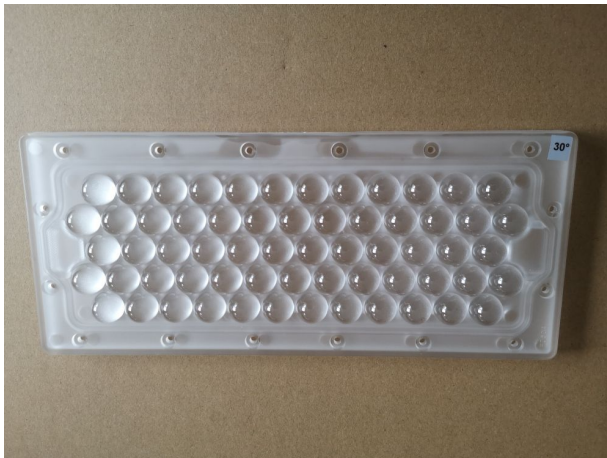

## Synergy 21 LED object/stadium spotlight Hyperion with lens 30°

kwh/1000h:	0,00
Lumens:	79200
Watt:	480,0
Nominal Service Life:	35000 Std.
Switching Cycles:	50000
Opt. Ambient Temperature.:	25 °C

Replacement lens 30°, milky for uniform light distribution.

### Attributes

Attribute	Value
Abstrahlwinkel:	30
Weight:	0.15 Kg
Warranty:	24.00 Months

### Additional Images