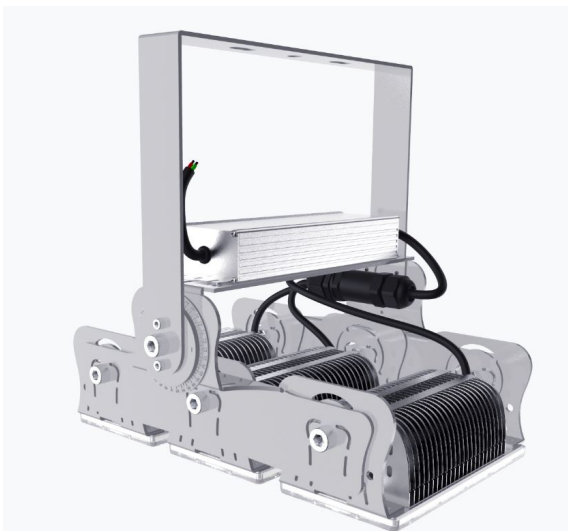

Synergy 21 LED object/stadium spotlight Hyperion 300W IP65 cw

| | |
|----------------------------|------------|
| kwh/1000h: | 300,00 |
| Lumens: | 48000 |
| Watt: | 300,0 |
| Nominal Service Life: | 35000 Std. |
| Switching Cycles: | 50000 |
| Opt. Ambient Temperature.: | 25 °C |

Operating voltage: AC 90-305V, 50/60Hz
Watt: 300W (Also available with 180W on request.)
LED: 144pcs Lumileds
Power supply unit: MeanWell
Beam angle: Lens 60°, light heads variably adjustable (swivelling and tilting)
Beam angles of 10°, 30°, 90° or 120° also available on request.
Lenses can also be exchanged. Interchangeable lenses with 30°, 60°, 90° and 120° available
Lumen: 48,000lm
Efficiency: 160Lm/Watt
Light colour: 5600K
CRI: Ra>70
Dimmable: no (Dimmable models such as DALI or 0-10V on request)
Housing: Aluminium
Operating temperature: -40°C to +60°C
Protection class: IP65
Dimensions: 410*340*230mm

Energy efficiency class: A++
kWh/1000h: 300

The connection of electrical components and systems may only be carried out by only be carried out by qualified specialists!

Attributes

| Attribute | Value |
|------------------------|--------------|
| Abstrahlwinkel: | 60 |
| CRI: | >80 |
| Dimmbar: | nein |
| Grösse: | 410*340*230 |
| LED - Gehäusefarbe: | silber |
| LED - Gehäusematerial: | Aluminium |
| Lichtfarbe: | kaltweiß |
| Lichtfarbe in Kelvin: | 6500 |
| Lumen: | 48000 |
| Schutzklasse: | IP65 |
| Volt: | 230 |
| Weight: | 6.7 Kg |
| Warranty: | 60.00 Months |

Additional Images

Accessories

| Part No. | Name |
|----------|---|
| 148726 | Synergy 21 - Waterproof connector 1:1 |
| 148727 | Synergy 21 - Waterproof connector 1:2 |
| 148730 | Synergy 21 - Waterproof connector box 3 ports |
| 148729 | Synergy 21 - Waterproof connector box 3 ports transparent |
| 148728 | Synergy 21 - Waterproof connector box 4 ports |
| 147265 | Netzkabel 230V Schutzkontakt CEE7(Stecker)->Open End mit Adernendhülsen, 1,8m,Black |