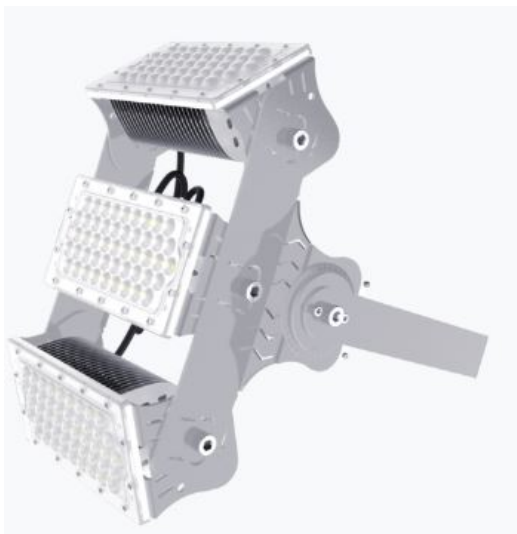

Synergy 21 LED object/stadium spotlight Hyperion 300W IP65 cw

| | |
|----------------------------|------------|
| kwh/1000h: | 300,00 |
| Lumens: | 48000 |
| Watt: | 300,0 |
| Nominal Service Life: | 35000 Std. |
| Switching Cycles: | 50000 |
| Opt. Ambient Temperature.: | 25 °C |

Operating voltage: AC 90-305V, 50/60Hz
Watt: 300W (Also available with 180W on request.)
LED: 144pcs Lumileds
Power supply unit: MeanWell
Beam angle: Lens 60°, light heads variably adjustable (swivelling and tilting)
Beam angles of 10°, 30°, 90° or 120° also available on request.
Lenses can also be exchanged. Interchangeable lenses with 30°, 60°, 90° and 120° available
Lumen: 48,000lm
Efficiency: 160Lm/Watt
Light colour: 5600K
CRI: Ra>70
Dimmable: no (Dimmable models such as DALI or 0-10V on request)
Housing: Aluminium
Operating temperature: -40°C to +60°C
Protection class: IP65
Dimensions: 410*340*230mm

Energy efficiency class: A++
kWh/1000h: 300

The connection of electrical components and systems may only be carried out by only be carried out by qualified specialists!

Attributes

| Attribute | Value |
|------------------------|--------------|
| Abstrahlwinkel: | 60 |
| CRI: | >80 |
| Dimmbar: | nein |
| Grösse: | 410*340*230 |
| LED - Gehäusefarbe: | silber |
| LED - Gehäusematerial: | Aluminium |
| Lichtfarbe: | kaltweiß |
| Lichtfarbe in Kelvin: | 6500 |
| Lumen: | 48000 |
| Schutzklasse: | IP65 |
| Volt: | 230 |
| Weight: | 6.7 Kg |
| Warranty: | 60.00 Months |

Additional Images

Accessories

| Part No. | Name |
|----------|---|
| 148726 | Synergy 21 - Waterproof connector 1:1 |
| 148727 | Synergy 21 - Waterproof connector 1:2 |
| 148730 | Synergy 21 - Waterproof connector box 3 ports |
| 148729 | Synergy 21 - Waterproof connector box 3 ports transparent |
| 148728 | Synergy 21 - Waterproof connector box 4 ports |
| 147265 | Netzkabel 230V Schutzkontakt CEE7(Stecker)->Open End mit Adernendhülsen, 1,8m,Black |