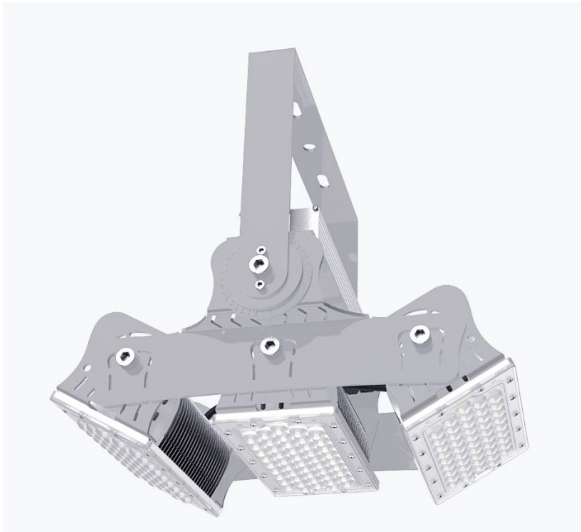

Synergy 21 LED object/stadium spotlight Hyperion 300W IP65 cw

| | |
|----------------------------|------------|
| kwh/1000h: | 300,00 |
| Lumens: | 48000 |
| Watt: | 300,0 |
| Nominal Service Life: | 35000 Std. |
| Switching Cycles: | 50000 |
| Opt. Ambient Temperature.: | 25 °C |

Operating voltage: AC 90-305V, 50/60Hz
Watt: 300W (Also available with 180W on request.)
LED: 144pcs Lumileds
Power supply unit: MeanWell
Beam angle: Lens 60°, light heads variably adjustable (swivelling and tilting)
Beam angles of 10°, 30°, 90° or 120° also available on request.
Lenses can also be exchanged. Interchangeable lenses with 30°, 60°, 90° and 120° available
Lumen: 48,000lm
Efficiency: 160Lm/Watt
Light colour: 5600K
CRI: Ra>70
Dimmable: no (Dimmable models such as DALI or 0-10V on request)
Housing: Aluminium
Operating temperature: -40°C to +60°C
Protection class: IP65
Dimensions: 410*340*230mm

Energy efficiency class: A++
kWh/1000h: 300

The connection of electrical components and systems may only be carried out by only be carried out by qualified specialists!

Attributes

| Attribute | Value |
|------------------------|--------------|
| Abstrahlwinkel: | 60 |
| CRI: | >80 |
| Dimmbar: | nein |
| Grösse: | 410*340*230 |
| LED - Gehäusefarbe: | silber |
| LED - Gehäusematerial: | Aluminium |
| Lichtfarbe: | kaltweiß |
| Lichtfarbe in Kelvin: | 6500 |
| Lumen: | 48000 |
| Schutzklasse: | IP65 |
| Volt: | 230 |
| Weight: | 6.7 Kg |
| Warranty: | 60.00 Months |

Additional Images

Accessories

| Part No. | Name |
|----------|---|
| 148726 | Synergy 21 - Waterproof connector 1:1 |
| 148727 | Synergy 21 - Waterproof connector 1:2 |
| 148730 | Synergy 21 - Waterproof connector box 3 ports |
| 148729 | Synergy 21 - Waterproof connector box 3 ports transparent |
| 148728 | Synergy 21 - Waterproof connector box 4 ports |
| 147265 | Netzkabel 230V Schutzkontakt CEE7(Stecker)->Open End mit Adernendhülsen, 1,8m,Black |