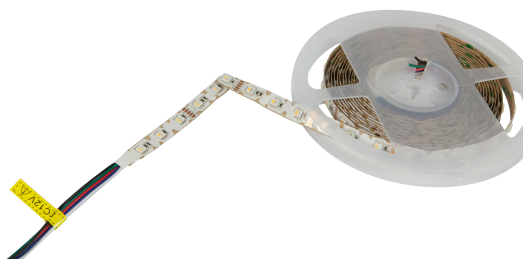

Attribute	Value
Ampere:	3.80
CC oder CV:	CV
Dimmbar:	abhängig vom Netzteil
Länge:	5
LED Strip Klebeband:	ja
LED Strip Breite:	12
LED Strip Höhe:	2.20
LED Strip Klebeband:	ja
LED Strip kürzbar:	100
LED Strip Länge:	5000
Lichtfarbe:	RGB-W
Lichtfarbe Name:	RGB-W
Schutzklasse:	IP20
Volt:	24
Weight:	0.2 Kg
Warranty:	60.00 Months

Additional Images