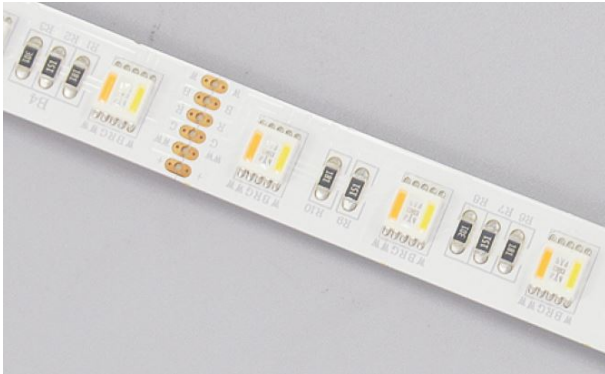

Synergy 21 LED Flex Strip 60 RGB DC24V + RGB-WW (RGB-CCT) one chip

kwh/1000h:	120,00
Lumens:	7500
Watt:	120,0
Nominal Service Life:	35000 Std.
Switching Cycles:	50000
Opt. Ambient Temperature.:	25 °C

RGB-WW Flex-Stripe, 5 metres, RGB and warm white on one chip
 RGB and dual white 2700-6500K
 DC 24V, 120W, 24W/m, 9.6W/m for white and 14.6W/m for RGB
 Brightness: 1500lm ± 10% per metre
 300 PCS 5050 SMD LED
 Beam angle: 120°
 Common positive pole
 Protection class: IP20
 L*W*H: 5000*12*2.5
 Can be shortened: all 6 LEDs can be shortened (10 cm)
 3M adhesive tape for mounting aid on the back

Attributes

Attribute	Value
Abstrahlwinkel:	120

Attribute	Value
Ampere:	5
CC oder CV:	CV
Dimmbar:	abhängig vom Netzteil
LED Strip Klebeband:	ja
LED Strip Breite:	12
LED Strip Höhe:	2.50
LED Strip Klebeband:	ja
LED Strip kürzbar:	100
LED Strip Länge:	5000
Lichtfarbe:	RGB-WW
Lichtfarbe Name:	RGB-WW
Schutzklasse:	IP20
Volt:	24
Weight:	0.2 Kg
Warranty:	24.00 Months

Additional Images

Dimensions(Unit: mm)

Accessories

Part No.	Name
135731	Synergy 21 LED Controller 3653 LED RGB-WW (RGB-CCT) Master Set
122587	Synergy 21 Netzteil - 24V 120W Osram IP64
125198	Mean Well Power Supply - 24V 150W IP67
135783	Synergy 21 LED Flex Strip add. Ribbon cable RGB-WW 25m (RGB-CCT)
135784	Synergy 21 LED Flex Strip add. Ribbon cable RGB-WW 50m
135785	Synergy 21 LED Flex Strip add. Ribbon cable RGB-WW 5m (RGB-CCT)
181496	Synergy 21 LED Controller RGB-WW (RGB-CCT) DC12/24V *Milight/Miboxer*
149147	Synergy 21 LED Controller RGB-WW (RGB-CCT) DC12/24V *Milight/Miboxer*
180638	Synergy 21 LED Controller RGB-WW (RGB-CCT) DC12/24V WiFi 5in1*Milight/Miboxer* Alexa serieAs
178064	Synergy 21 LED controller RGB-WW (RGB-CCT) DC12/24V strip/panel 5in1*Milight/Miboxer*
148143	ynergy 21 LED Controller RGB-WW (RGB-CCT) DC12/24V Strip/Panel 5in1*Milight/Miboxer*
183258	