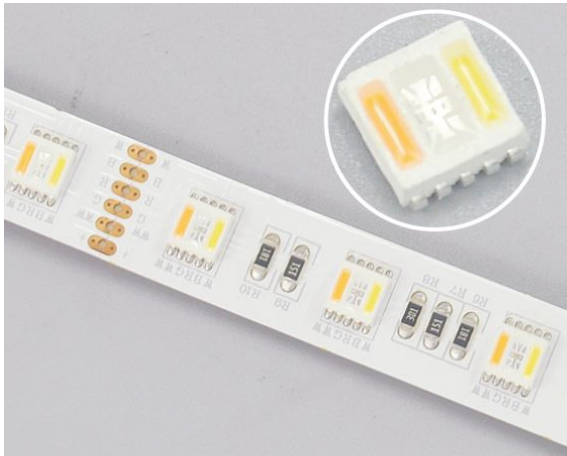

Synergy 21 LED Flex Strip 60 RGB DC24V + RGB-WW (RGB-CCT) one chip

kwh/1000h:	120,00
Lumens:	7500
Watt:	120,0
Nominal Service Life:	35000 Std.
Switching Cycles:	50000
Opt. Ambient Temperature.:	25 °C

RGB-WW Flex-Stripe, 5 metres, RGB and warm white on one chip
 RGB and dual white 2700-6500K
 DC 24V, 120W, 24W/m, 9.6W/m for white and 14.6W/m for RGB
 Brightness: 1500lm ± 10% per metre
 300 PCS 5050 SMD LED
 Beam angle: 120°
 Common positive pole
 Protection class: IP20
 L*W*H: 5000*12*2.5
 Can be shortened: all 6 LEDs can be shortened (10 cm)
 3M adhesive tape for mounting aid on the back

Control e.g. via Synergy 21 Controller S21-3653 (135731)

Please note that LED strips must also be cooled.
 Ensure that the LED strip does not exceed an operating temperature of 40°C, otherwise the service life cannot be guaranteed

Attributes

Attribute	Value
Abstrahlwinkel:	120

Attribute	Value
Ampere:	5
CC oder CV:	CV
Dimmbar:	abhängig vom Netzteil
LED Strip Klebeband:	ja
LED Strip Breite:	12
LED Strip Höhe:	2.50
LED Strip Klebeband:	ja
LED Strip kürzbar:	100
LED Strip Länge:	5000
Lichtfarbe:	RGB-WW
Lichtfarbe Name:	RGB-WW
Schutzklasse:	IP20
Volt:	24
Weight:	0.2 Kg
Warranty:	24.00 Months