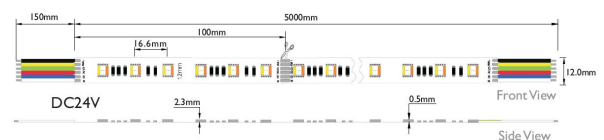

Synergy 21 LED Flex Strip 60 RGB DC24V + RGB-WW (RGB-CCT) one chip

kwh/1000h:	120,00
Lumens:	7500
Watt:	120,0
Nominal Service Life:	35000 Std.
Switching Cycles:	50000
Opt. Ambient Temperature.:	25 °C

RGB-WW Flex-Stripe, 5 metres, RGB and warm white on one chip
 RGB and dual white 2700-6500K
 DC 24V, 120W, 24W/m, 9.6W/m for white and 14.6W/m for RGB
 Brightness: 1500lm ± 10% per metre
 300 PCS 5050 SMD LED
 Beam angle: 120°
 Common positive pole
 Protection class: IP20
 L*W*H: 5000*12*2.5
 Can be shortened: all 6 LEDs can be shortened (10 cm)
 3M adhesive tape for mounting aid on the back

Attributes

Attribute	Value
Abstrahlwinkel:	120

Attribute	Value
Ampere:	5
CC oder CV:	CV
Dimmbar:	abhängig vom Netzteil
LED Strip Klebeband:	ja
LED Strip Breite:	12
LED Strip Höhe:	2.50
LED Strip Klebeband:	ja
LED Strip kürzbar:	100
LED Strip Länge:	5000
Lichtfarbe:	RGB-WW
Lichtfarbe Name:	RGB-WW
Schutzklasse:	IP20
Volt:	24
Weight:	0.2 Kg
Warranty:	24.00 Months

Additional Images

Dimensions(Unit: mm)

Accessories

Part No.	Name
135731	Synergy 21 LED Controller 3653 LED RGB-WW (RGB-CCT) Master Set
122587	Synergy 21 Netzteil - 24V 120W Osram IP64
125198	Mean Well Power Supply - 24V 150W IP67
135783	Synergy 21 LED Flex Strip add. Ribbon cable RGB-WW 25m (RGB-CCT)
135784	Synergy 21 LED Flex Strip add. Ribbon cable RGB-WW 50m
135785	Synergy 21 LED Flex Strip add. Ribbon cable RGB-WW 5m (RGB-CCT)
181496	Synergy 21 LED Controller RGB-WW (RGB-CCT) DC12/24V *Milight/Miboxer*
149147	Synergy 21 LED Controller RGB-WW (RGB-CCT) DC12/24V *Milight/Miboxer*
180638	Synergy 21 LED Controller RGB-WW (RGB-CCT) DC12/24V WiFi 5in1*Milight/Miboxer* Alexa serieAs
178064	Synergy 21 LED controller RGB-WW (RGB-CCT) DC12/24V strip/panel 5in1*Milight/Miboxer*
148143	ynergy 21 LED Controller RGB-WW (RGB-CCT) DC12/24V Strip/Panel 5in1*Milight/Miboxer*
183258	