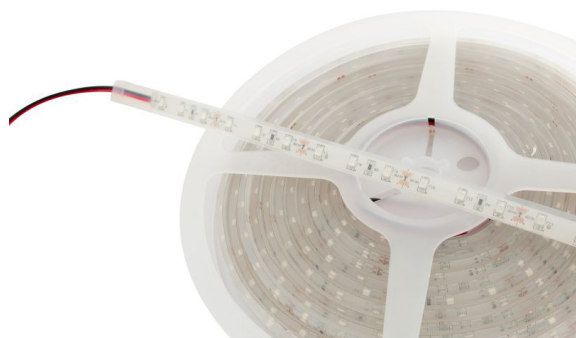

Synergy 21 LED Flex Strip 60 blue DC12V 24W IP68

SYNERGY 21

kwh/1000h:	24,00
Lumens:	465
Watt:	24,0
Nominal Service Life:	35000 Std.
Switching Cycles:	50000
Opt. Ambient Temperature.:	25 °C

Synergy 21 LED Flex Strip blue DC12V 24W IP68

Voltage: 12V
Watt: 24W
Light colour: blue
Protection class: IP68
Beam angle: 120°
Number of LEDs: 300*3528
Dimensions: 5000*11*5 mm
Weight: 0.090 kg
Can be shortened every 3 LEDs

Strip can be shortened at markers with sharp scissors.
!Attention! Strip must first be checked for functionality.
Only cut the strip when there is no current.

Please note that LED strips must also be cooled.
Ensure that the LED strip does not exceed the working temperature of 40°C, otherwise the service life cannot be guaranteed.

Attributes

Attribute	Value
Abstrahlwinkel:	120
Ampere:	2
CC oder CV:	CV
Dimmbar:	abhängig vom Netzteil
Länge:	5
LED Strip Klebeband:	nein
LED Strip Breite:	11
LED Strip Höhe:	5
LED Strip kürzbar:	50
LED Strip Länge:	5000
Lichtfabe in nm:	465
Lichtfarbe:	blau
Lichtfarbe 3:	465
Lichtfarbe in nm:	465
Lichtfarbe Name:	blau
Schutzklasse:	IP68
Volt:	12
Weight:	0.3 Kg
Warranty:	60.00 Months

Additional Images

SYNERGY 21

Accessories

Part No.	Name
148726	Synergy 21 - Waterproof connector 1:1
148727	Synergy 21 - Waterproof connector 1:2
148730	Synergy 21 - Waterproof connector box 3 ports
148729	Synergy 21 - Waterproof connector box 3 ports transparent
148728	Synergy 21 - Waterproof connector box 4 ports
139522	Mean Well power supply - 12V 120W IP67