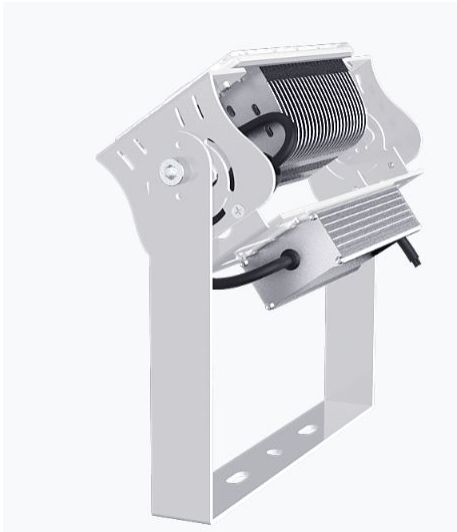

Synergy 21 LED object/stadium spotlight Hyperion 100W IP65 cw

kwh/1000h:	100,00
Lumens:	16000
Watt:	100,0
Nominal Service Life:	35000 Std.
Switching Cycles:	50000
Opt. Ambient Temperature.:	25 °C

Operating voltage: AC 90-305V, 50/60Hz
Watt: 100W (Also available with 60W on request.)
LED: 48pcs Lumileds 160lm/W
Power supply unit: MeanWell
Beam angle: Lens 60°, light heads variably adjustable (swivelling and tilting)
Beam angles of 10°, 30°, 90° or 120° also available on request.
Lenses can also be exchanged. Interchangeable lenses with 30°, 60°, 90° and 120° available
Lumen: 16,000lm
Efficiency: 160Lm/Watt
Light colour: 6500K
CRI: Ra>70
Dimmable: no (Dimmable models such as DALI or 0-10V on request)
Housing: Aluminium
Operating temperature: -40°C to +60°C
Protection class: IP65
Dimensions: 320*130*290mm

Energy efficiency class: A++
kWh/1000h: 100

The connection of electrical components and systems may only be carried out by only be carried out by qualified specialists!

Attributes

Attribute	Value
Abstrahlwinkel:	60
CRI:	>80
Dimmbar:	nein
Grösse:	320*130*290
LED - Gehäusefarbe:	silber
LED - Gehäusematerial:	Aluminium
Lichtfarbe:	kaltweiß
Lichtfarbe in Kelvin:	6500
Lumen:	16000
Schutzklasse:	IP65
Volt:	230
Weight:	3.5 Kg
Warranty:	60.00 Months

Additional Images

Accessories

Part No.	Name
148726	Synergy 21 - Waterproof connector 1:1
148727	Synergy 21 - Waterproof connector 1:2
148730	Synergy 21 - Waterproof connector box 3 ports
148729	Synergy 21 - Waterproof connector box 3 ports transparent
148728	Synergy 21 - Waterproof connector box 4 ports
147265	Netzkabel 230V Schutzkontakt CEE7(Stecker)->Open End mit Adernendhülsen, 1,8m,Black
178595	Synergy 21 LED object/stadium spotlight Hyperion with lens 30°
178641	Synergy 21 LED object/stadium spotlight Hyperion with lens 60°
178642	Synergy 21 LED object/stadium spotlight Hyperion with 90° lens
178643	Synergy 21 LED object/stadium spotlight Hyperion with 120° lens