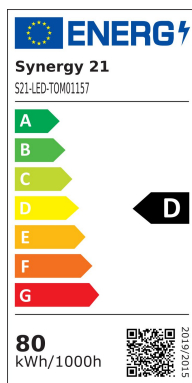

Synergy 21 LED outdoor object spotlight 80W gray housing - cool white V3

kwh/1000h:	80,00
Lumens:	12000
Watt:	80,0
Nominal Service Life:	35000 Std.
Switching Cycles:	50000
Opt. Ambient Temperature.:	25 °C

With emergency power function and overheating protection
 Operating voltage: > AC 207-253V
 LED: 80Watt high-power chip
 Beam angle: 120°
 Lumen: 12000lm
 Efficiency: 150Lm/Watt
 Cool white: 6250K
 CRI: Ra>80
 Dimmable: yes (leading edge and trailing edge phase control dimmer)
 Housing: Injection-moulded aluminium in grey
 Front glass: toughened safety glass (ESG)
 Operating temperature: -25°C to +55°C
 Protection class: IP65 (water jet-proof)
 Weight: 6.5kg
 Dimensions: 37 cm * 28.5 cm * 19.5 cm (11.5 cm without bracket)

Energy efficiency class: A+
 kWh/1000h: 80

Attributes

Attribute	Value
-----------	-------

Abstrahlwinkel:	120
CRI:	>80
Dimmbar:	TIRAC
Grösse:	370*285*195
LED - Gehäusefarbe:	grau
LED - Gehäusematerial:	Aluminium
Lichtfarbe:	kaltweiß
Lichtfarbe in Kelvin:	6250
Lumen:	12000
Schutzklasse:	IP65
Volt:	230
Weight:	6.5 Kg