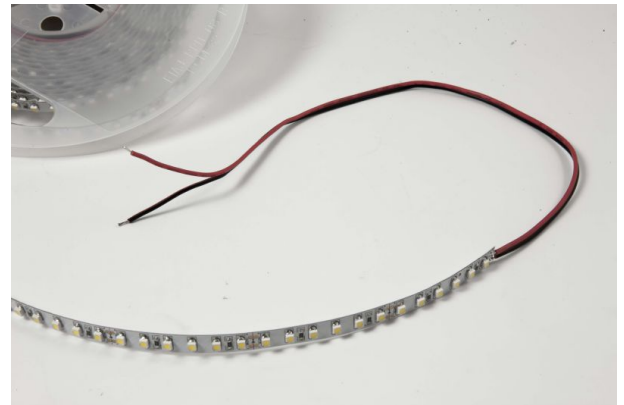

Synergy 21 LED Flex Strip 60 WW DC24V 24W IP20 CRI>90

kwh/1000h:	24,00
Lumens:	2160
Watt:	24,0
Nominal Service Life:	35000 Std.
Switching Cycles:	50000
Opt. Ambient Temperature.:	25 °C

Voltage: 24V, max.1A
Watt: 24W±10%
Light colour: warm white, 3000K±250k
Brightness: 2160lm
CRI>90
Beam angle: 120°
Protection class: IP20
Number of LEDs: 300*3528SMD
Dimensions: 5000*8*3 mm
PCB colour: white, open cable end
Operating temperature: -25°C to +40°C
Weight: 0.090 kg
Can be shortened every 6 LEDs
Adhesive tape: yes 3M on the back

Our 3M adhesive tape adheres well, but should only be used as a mounting aid.
There are a variety of mounting options, such as clips, permanently elastic mounting adhesive, cable ties, etc.

Please note that LED strips must also be cooled.
Make sure that the LED strip does not exceed a working temperature of 40°C, otherwise its service life cannot be guaranteed.
No guarantee can be given for overheated LED strips

Attributes

Attribute	Value
Abstrahlwinkel:	120
Ampere:	1
CC oder CV:	CV
CRI:	>90
Dimmbar:	abhängig vom Netzteil
Länge:	5
LED Strip Klebeband:	ja
LED Strip Breite:	8
LED Strip Höhe:	3
LED Strip Klebeband:	ja
LED Strip kürzbar:	100
LED Strip Länge:	5000
Lichtfabe in Kelvin:	3000
Lichtfarbe:	warmweiß
Lichtfarbe in Kelvin:	3000
Lichtfarbe Name:	warmweiß
Lumen:	2160
Schutzklasse:	IP20
Volt:	24
Weight:	0.09 Kg
Warranty:	24.00 Months

Additional Images

Accessories

Part No.	Name
81069	Synergy 21 LED zub Hollow Socket with Screw Terminals
81068	Synergy 21 LED zub wooden plug with screw terminals
81741	Synergy 21 LED Flex Strip add. Silicone mounting clip 10 pack
125198	Mean Well Power Supply - 24V 150W IP67
174020	Synergy 21 Power supply - 24V 100W BILTON
166227	Mean Well power supply - 24V 30W DIN rail