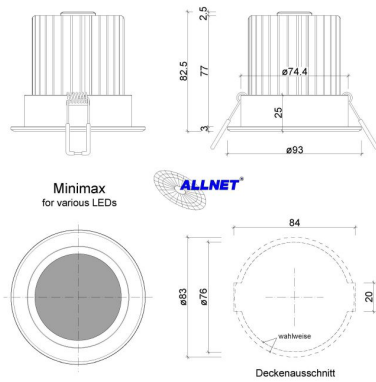

Synergy 21 LED recessed ceiling spot Prometheus mini-max RGB-W V2

SYNERGY 21

kwh/1000h:	8,00
Lumens:	880
Watt:	8,0
Nominal Service Life:	35000 Std.
Switching Cycles:	50000
Opt. Ambient Temperature.:	25 °C

12 watt recessed ceiling spotlight
Anodised aluminium surface, matt finish
Power supply: 12 Volt
Beam angle: 60 °
LED chip: 3x4 Watt CREE MCE4CT
Lumen: white 240lm
Kelvin white: 3700-4000K
Head diameter: 93 mm
Total height: 80 mm
Spring clip with plastic coating
Frosted glass disc
two-part, recessed ceiling ring and luminaire body with cooling

Bolt circle: $\varnothing 74.4\text{mm}$ => saw $\varnothing 75$ or $\varnothing 76$

Energy efficiency class: A++
kWh/1000h: 8

Additional Images

Accessories

Part No.	Name
135731	Synergy 21 LED Controller 3653 LED RGB-WW (RGB-CCT) Master Set
90560	Synergy 21 LED zub Screw Terminal KEFA (Phoenix® compatible) Plug 5 F
90562	Synergy 21 LED zub screw terminal KEFA (Phoenix® compatible) plug 5 M
102189	PortaLuce® Lightcontroller N°3458 Distributor
136728	Mean Well Power Supply - 12V 60W IP67