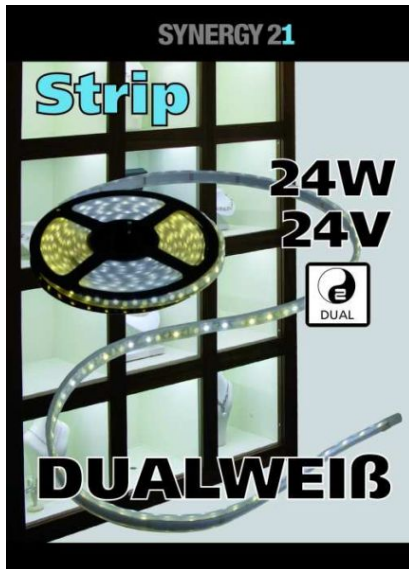

## Synergy 21 LED Flex Strip 120 DW (CCT) DC24V 24W per color IP20

kwh/1000h:	48,00
Lumens:	3000
Watt:	48,0
Nominal Service Life:	35000 Std.
Switching Cycles:	50000
Opt. Ambient Temperature.:	25 °C

Colour selection between 3000-7000K possible with controller  
ww: 3000K  $\pm$ 250, cw: 6500K  $\pm$ 250  
5 metres, (5000\*10\*2.5mm)  
24 Volt, common positive pole, 48 Watt total, 10W/M  
3000Lm  
600 normal power 3528SMD LED  
DC24V, 24W per colour, non-waterproof  
Shortenable all 12 LED

Adhesive tape for mounting aid on the back

Strip can be shortened at marking points with sharp scissors.  
!Attention! Strip must first be checked for functionality.  
Only split the strip when no current is present.

Package contents: Cable 20 cm with click plug and coupling

Energy efficiency class: A  
kWh/1000h: 48

Please note that LED strips must also be cooled.  
Make sure that the LED strip does not exceed the operating temperature of 40°C, otherwise the service life cannot be guaranteed.

## Attributes

Attribute	Value
Abstrahlwinkel:	120
Ampere:	2
CC oder CV:	CV
CRI:	>80
Dimmbar:	abhängig vom Netzteil
LED Strip Klebeband:	ja
LED Strip Breite:	10
LED Strip Höhe:	2.50
LED Strip Klebeband:	ja
LED Strip kürzbar:	50
LED Strip Länge:	5000
Lichtfabe in Kelvin:	3000-7000
Lichtfarbe:	dual weiß, CCT
Lichtfarbe in Kelvin:	3000-7000
Lichtfarbe Name:	dual weiß, CCT
Lumen:	3000
Schutzklasse:	IP20
Volt:	24
Weight:	0.1 Kg
Warranty:	24.00 Months