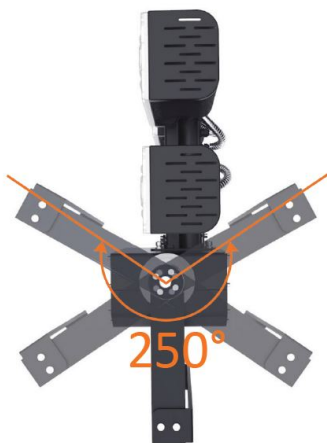

Operating voltage: AC 90-305V, 50/60Hz
LED: 372 LED Philips Lumileds 165lm/Watt
Power supply unit: MeanWell
Beam angle: Lens 30°, light heads variably adjustable (swivelling and tilting)
Beam angles with 10°, 60° or 90° also available on request.
Lumen: 118,800lm
Efficiency: 165Lm/Watt
Light colour: 5700K
CRI: Ra>70
Dimmable: no (Dimmable models such as DALI or 0-10V on request)
Housing: Aluminium
Operating temperature: -40°C to +60°C
Protection class: IP66
Dimensions: 691*202*579mm

Energy efficiency class: A++
kWh/1000h: 720

The connection of electrical components and systems may only be carried out by only be carried out by qualified specialists!

Attributes

Attribute	Value
Abstrahlwinkel:	30
CRI:	>80
Dimmbar:	DALI
Grösse:	691*202*579
LED - Gehäusefarbe:	schwarz
LED - Gehäusematerial:	Aluminium
Lichtfarbe:	kaltweiß
Lichtfarbe in Kelvin:	5000
Lumen:	118800
Schutzklasse:	IP66
Volt:	230
Weight:	20.2 Kg
Warranty:	60.00 Months

Additional Images

Accessories

Part No.	Name
148726	Synergy 21 - Waterproof connector 1:1
148727	Synergy 21 - Waterproof connector 1:2
148730	Synergy 21 - Waterproof connector box 3 ports
148729	Synergy 21 - Waterproof connector box 3 ports transparent
148728	Synergy 21 - Waterproof connector box 4 ports
147265	Netzkabel 230V Schutzkontakt CEE7(Stecker)->Open End mit Adernendhülsen, 1,8m,Black