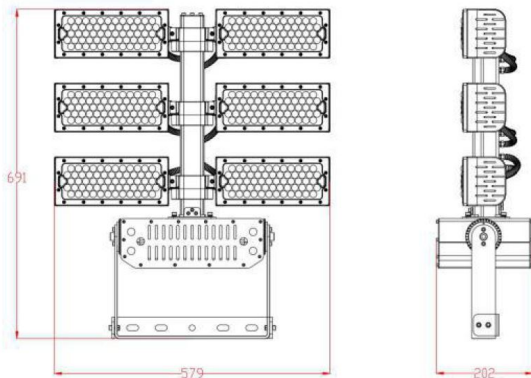

Attribute	Value
Abstrahlwinkel:	30
CRI:	>80
Dimmbar:	DALI
Grösse:	691*202*579
LED - Gehäusefarbe:	schwarz
LED - Gehäusematerial:	Aluminium
Lichtfarbe:	kaltweiß
Lichtfarbe in Kelvin:	5000
Lumen:	118800
Schutzklasse:	IP66
Volt:	230
Weight:	20.2 Kg
Warranty:	60.00 Months

Additional Images