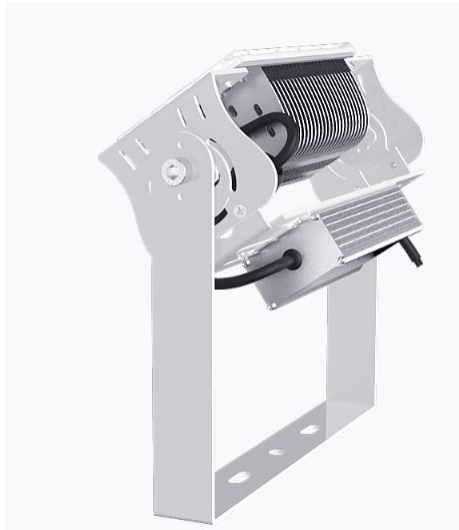

Synergy 21 LED object/stadium spotlight Hyperion 100W IP65 nw

kwh/1000h:	100,00
Lumens:	16000
Watt:	100,0
Nominal Service Life:	35000 Std.
Switching Cycles:	50000
Opt. Ambient Temperature.:	25 °C

Operating voltage: AC 90-305V, 50/60Hz
Watt: 100W (Also available with 60W on request.)
LED: 48pcs Lumileds 160lm/W
Power supply unit: MeanWell
Beam angle: Lens 60°, light heads variably adjustable (swivelling and tilting)
Beam angles of 10°, 30°, 90° or 120° also available on request.
Lenses can also be exchanged. Interchangeable lenses with 30°, 60°, 90° and 120° available
Lumen: 16,000lm
Efficiency: 160Lm/Watt
Light colour: 4000K
CRI: Ra>70
Dimmable: no (Dimmable models such as DALI or 0-10V on request)
Housing: Aluminium
Operating temperature: -40°C to +60°C
Protection class: IP65
Dimensions: 320*130*290mm

Energy efficiency class: A++
kWh/1000h: 100

The connection of electrical components and systems may only be carried out by only be carried out by qualified specialists!

Attributes

Attribute	Value
Abstrahlwinkel:	60
CRI:	>80
Dimmbar:	nein
Grösse:	320*130*290
LED - Gehäusefarbe:	silber
LED - Gehäusematerial:	Aluminium
Lichtfarbe:	neutralweiß
Lichtfarbe in Kelvin:	4000
Lumen:	16000
Schutzklasse:	IP65
Volt:	230
Weight:	3.5 Kg
Warranty:	60.00 Months

Additional Images

Accessories

Part No.	Name
148726	Synergy 21 - Waterproof connector 1:1
148727	Synergy 21 - Waterproof connector 1:2
148730	Synergy 21 - Waterproof connector box 3 ports
148729	Synergy 21 - Waterproof connector box 3 ports transparent
148728	Synergy 21 - Waterproof connector box 4 ports
147265	Netzkabel 230V Schutzkontakt CEE7(Stecker)->Open End mit Adernendhülsen, 1,8m,Black
178595	Synergy 21 LED object/stadium spotlight Hyperion with lens 30°
178641	Synergy 21 LED object/stadium spotlight Hyperion with lens 60°
178642	Synergy 21 LED object/stadium spotlight Hyperion with 90° lens
178643	Synergy 21 LED object/stadium spotlight Hyperion with 120° lens