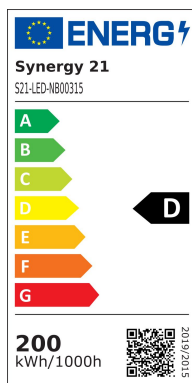

Synergy 21 LED object/stadium HC spotlight 200W IP67 CW

kwh/1000h:	200,00
Lumens:	28000
Watt:	200,0
Nominal Service Life:	35000 Std.
Switching Cycles:	50000
Opt. Ambient Temperature.:	25 °C

Operating voltage: AC 85-265V, 50/60Hz
 LED: 2 modules of 168 LEDs, CREE 3030 140lm/Watt
 Power supply unit: 1*MeanWell
 Beam angle: 60°, module can be swivelled
 Lumen: 2*14000lm = 28000lm
 Efficiency: 140Lm/Watt
 Light colour: 5700K ±150
 CRI: Ra>70
 Dimmable: no
 Housing: Aluminium
 Operating temperature: -40°C to +65°C
 Protection class: IP67 / IK08
 Dimensions: 208*92*548mm

Other beam angles on request: 10°/30°/60°/90°/120°
 Other light colours on request: 4000K/5000K/5700K/6500/

Energy efficiency class: A++
 kWh/1000h: 200

The connection of electrical components and systems may only be carried out by only be carried out by qualified specialists!

Attributes

Attribute	Value
Abstrahlwinkel:	60
CRI:	>80
Dimmbar:	nein
Grösse:	208*92*548
LED - Gehäusefarbe:	schwarz
LED - Gehäusematerial:	Aluminium
Lichtfarbe:	kaltweiß
Lichtfarbe in Kelvin:	5700
Lumen:	28000
Schutzklasse:	IP67
Volt:	230
Weight:	7.4 Kg
Warranty:	24.00 Months