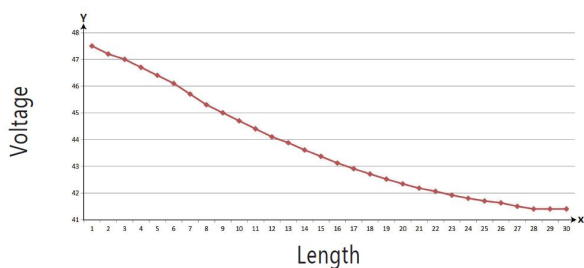

Voltage: 48V, max4,375A  
Watt: 210W±10%  
Light colour: cold white, 6250K±250k  
Brightness: 31500lm  
Beam angle: 120°  
Protection class: IP20  
Number of LEDs: 1800\*2835SMD  
Dimensions: 30000\*10\*3 mm  
PCB colour: white, open cable end (360±5mm)  
Operating temperature: -25°C to +40°C  
Weight: 0.500kg  
Can be shortened every 15 LED 25cm  
Adhesive tape: yes 3M on the back

## Attributes

Attribute	Value
Abstrahlwinkel:	120
Ampere:	4.30
CC oder CV:	CV
CRI:	>80
Dimmbar:	abhängig vom Netzteil
Länge:	30
LED Strip Klebeband:	ja
LED Strip Breite:	10
LED Strip Höhe:	3
LED Strip Klebeband:	ja
LED Strip kürzbar:	250
LED Strip Länge:	30000
Lichtfabe in Kelvin:	6250
Lichtfarbe:	kaltweiß
Lichtfarbe in Kelvin:	6250
Lichtfarbe Name:	kaltweiß
Lumen:	31500
Schutzklasse:	IP20
Volt:	24
Weight:	0.6 Kg

## Additional Images

The relationship of curve variation between voltage and the length of the led strip in single drive

connect way 1

connect way 2