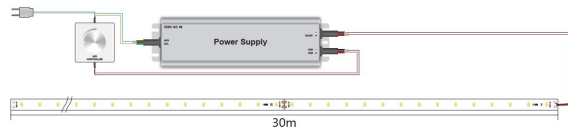

Voltage: 48V, max4,375A  
Watt: 210W±10%  
Light colour: cold white, 6250K±250k  
Brightness: 31500lm  
Beam angle: 120°  
Protection class: IP20  
Number of LEDs: 1800\*2835SMD  
Dimensions: 30000\*10\*3 mm  
PCB colour: white, open cable end (360±5mm)  
Operating temperature: -25°C to +40°C  
Weight: 0.500kg  
Can be shortened every 15 LED 25cm  
Adhesive tape: yes 3M on the back

## Attributes

Attribute	Value
Abstrahlwinkel:	120
Ampere:	4.30
CC oder CV:	CV
CRI:	>80
Dimmbar:	abhängig vom Netzteil
Länge:	30
LED Strip Klebeband:	ja
LED Strip Breite:	10
LED Strip Höhe:	3
LED Strip Klebeband:	ja
LED Strip kürzbar:	250
LED Strip Länge:	30000
Lichtfabe in Kelvin:	6250
Lichtfarbe:	kaltweiß
Lichtfarbe in Kelvin:	6250
Lichtfarbe Name:	kaltweiß
Lumen:	31500
Schutzklasse:	IP20
Volt:	24
Weight:	0.6 Kg

## Additional Images

The relationship of curve variation between voltage and the length of the led strip in single drive

connect way 1

connect way 2