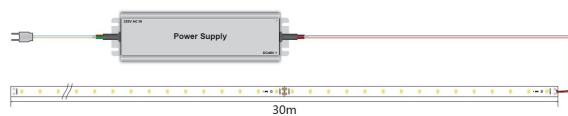

Voltage: 48V, max4,375A  
Watt: 210W±10%  
Light colour: cold white, 6250K±250k  
Brightness: 31500lm  
Beam angle: 120°  
Protection class: IP20  
Number of LEDs: 1800\*2835SMD  
Dimensions: 30000\*10\*3 mm  
PCB colour: white, open cable end (360±5mm)  
Operating temperature: -25°C to +40°C  
Weight: 0.500kg  
Can be shortened every 15 LED 25cm  
Adhesive tape: yes 3M on the back

## Attributes

Attribute	Value
Abstrahlwinkel:	120
Ampere:	4.30
CC oder CV:	CV
CRI:	>80
Dimmbar:	abhängig vom Netzteil
Länge:	30
LED Strip Klebeband:	ja
LED Strip Breite:	10
LED Strip Höhe:	3
LED Strip Klebeband:	ja
LED Strip kürzbar:	250
LED Strip Länge:	30000
Lichtfabe in Kelvin:	6250
Lichtfarbe:	kaltweiß
Lichtfarbe in Kelvin:	6250
Lichtfarbe Name:	kaltweiß
Lumen:	31500
Schutzklasse:	IP20
Volt:	24
Weight:	0.6 Kg

## Additional Images

The relationship of curve variation between voltage and the length of the led strip in single drive

connect way 1

connect way 2