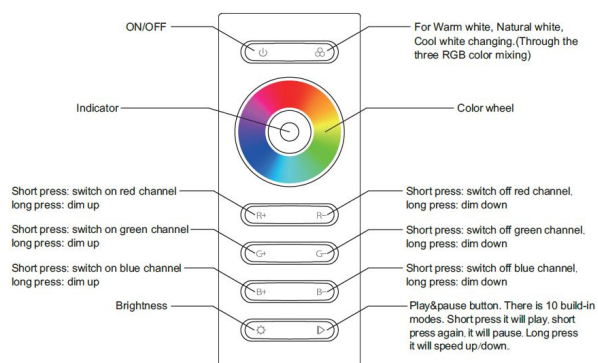

Synergy 21 LED Controller EOS 05 hand-held transmitter RGB 4

RGB 1-zone remote control
only suitable for controllers of the EOS 05 series

Intuitive RGB colour selection freely selectable via colour wheel.
Individual colours dimmable (8 levels)
10 colour programmes (preset)
16 programme speeds selectable (4 sec. -256 sec.)
Up to 8 scenes with 5 colours or programmes each
With status memory in case of power failure
Reception up to 15 metres away

Operating temperature: -10°C - +60°C
4.5VDC, (3*1.5V AAA battery)
Dimensions: 43.8*131.6*24.5mm

Additional Images

Accessories

Part No.	Name
111315	Synergy 21 LED Controller EOS 05 4-channel controller + CC700
112597	Synergy 21 LED Controller EOS 05 4-channel repeater
112694	Synergy 21 LED Controller EOS 05 4-channel Controller + High Power
113466	Synergy 21 LED Controller EOS 05 4-channel controller + top-hat rail
116292	Synergy 21 LED Controller EOS 05 4-channel controller + CC500
122483	Synergy 21 LED-Steuerung EOS 05 4-Kanal-Steuerung + IP66
125227	Synergy 21 LED Controller EOS 05 1-channel single color controller+power supply CC 200-1500mA 50W
125237	Synergy 21 LED Controller EOS 05 1-channel single color controller 0-10V
131267	Synergy 21 LED Controller EOS 05 AC - Triac
132052	Synergy 21 LED Controller EOS 05 2-Kanal Controller+Netzteil CC dual weiß (CCT) 50W
135638	Synergy 21 LED Controller EOS 05 1-channel single color controller+power supply CV - 24V/50W
138264	Synergy 21 LED Controller EOS 05 4-channel repeater top-hat rail
151012	Synergy 21 LED Controller EOS 05 4-channel Controller + V2
151013	Synergy 21 LED Controller EOS 05 1-channel single colour Controller mono V2
151666	Synergy 21 LED Controller EOS 05 5-channel controller RGB-WW (RGB-CCT)