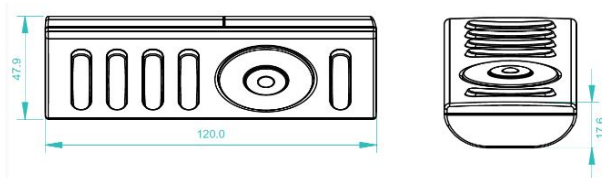

Synergy 21 LED Controller EOS 05 hand-held transmitter RGB 4

RGB 1-zone remote control
only suitable for controllers of the EOS 05 series

Intuitive RGB colour selection freely selectable via colour wheel.
Individual colours dimmable (8 levels)
10 colour programmes (preset)
16 programme speeds selectable (4 sec. -256 sec.)
Up to 8 scenes with 5 colours or programmes each
With status memory in case of power failure
Reception up to 15 metres away

Operating temperature: -10°C - +60°C
4.5VDC, (3*1.5V AAA battery)
Dimensions: 43.8*131.6*24.5mm

Additional Images

Accessories

Part No.	Name
111315	Synergy 21 LED Controller EOS 05 4-channel controller + CC700
112597	Synergy 21 LED Controller EOS 05 4-channel repeater
112694	Synergy 21 LED Controller EOS 05 4-channel Controller + High Power
113466	Synergy 21 LED Controller EOS 05 4-channel controller + top-hat rail
116292	Synergy 21 LED Controller EOS 05 4-channel controller + CC500
122483	Synergy 21 LED-Steuerung EOS 05 4-Kanal-Steuerung + IP66
125227	Synergy 21 LED Controller EOS 05 1-channel single color controller+power supply CC 200-1500mA 50W
125237	Synergy 21 LED Controller EOS 05 1-channel single color controller 0-10V
131267	Synergy 21 LED Controller EOS 05 AC - Triac
132052	Synergy 21 LED Controller EOS 05 2-Kanal Controller+Netzteil CC dual weiß (CCT) 50W
135638	Synergy 21 LED Controller EOS 05 1-channel single color controller+power supply CV - 24V/50W
138264	Synergy 21 LED Controller EOS 05 4-channel repeater top-hat rail
151012	Synergy 21 LED Controller EOS 05 4-channel Controller + V2
151013	Synergy 21 LED Controller EOS 05 1-channel single colour Controller mono V2
151666	Synergy 21 LED Controller EOS 05 5-channel controller RGB-WW (RGB-CCT)