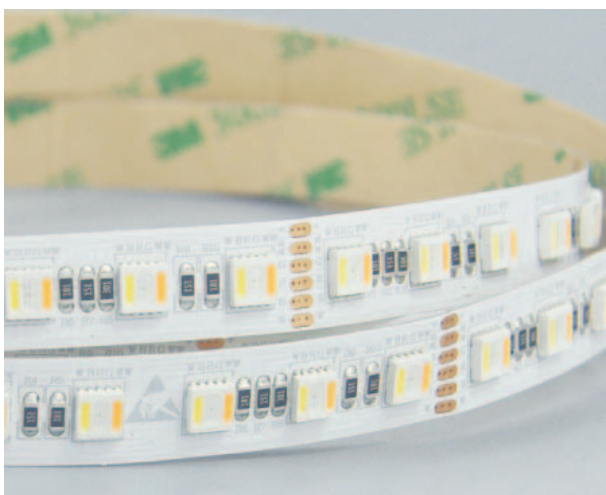

Attribute	Value
Ampere:	5
CC oder CV:	CV
Dimmbar:	abhängig vom Netzteil
LED Strip Klebeband:	ja
LED Strip Breite:	12
LED Strip Höhe:	2.50
LED Strip Klebeband:	ja
LED Strip kürzbar:	100
LED Strip Länge:	5000
Lichtfarbe:	RGB-WW
Lichtfarbe Name:	RGB-WW
Schutzklasse:	IP20
Volt:	24
Weight:	0.2 Kg
Warranty:	24.00 Months

Additional Images