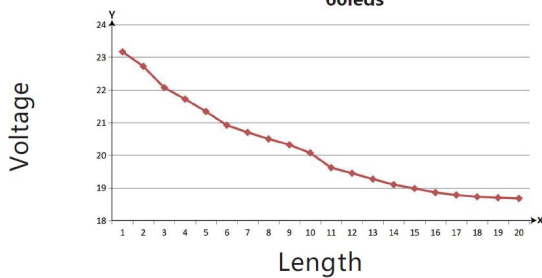

Voltage: 24V, max4A
Watt: 96W±10%
Light colour: neutral white, 4250K±250k
Brightness: 8100lm
Beam angle: 120°
Protection class: IP20
Number of LEDs: 1200*3528SMD
Dimensions: 20000*10*3 mm
PCB colour: white, open cable end (360±5mm)
Operating temperature: -25°C to +40°C
Weight: 0.500kg
Can be shortened every 10 LED 16.5cm
Adhesive tape: yes 3M on the back

Make sure that the LED strip does not exceed a working temperature of 40°C, otherwise its service life cannot be guaranteed.

No guarantee can be given for overheated LED strips

Attributes

Attribute	Value
Abstrahlwinkel:	120
Ampere:	4
CC oder CV:	CV
CRI:	>80
Dimmbar:	abhängig vom Netzteil
Länge:	20
LED Strip Klebeband:	ja
LED Strip Breite:	10
LED Strip Höhe:	3
LED Strip Klebeband:	ja
LED Strip kürzbar:	165
LED Strip Länge:	20000
Lichtfabe in Kelvin:	4250
Lichtfarbe:	neutralweiß
Lichtfarbe in Kelvin:	4250
Lichtfarbe Name:	neutralweiß
Lumen:	8100
Schutzklasse:	IP20
Volt:	24
Weight:	0.5 Kg
Warranty:	60.00 Months

Additional Images

The relationship of curve variation between voltage and the length of the led strip in single drive 60leds

Accessories

Part No.	Name
140931	Mean Well power supply - 24V 100W dimmable IP65
122587	Synergy 21 Netzteil - 24V 120W Osram IP64
174020	Synergy 21 Power supply - 24V 100W BILTON