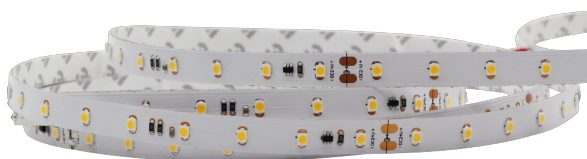

Additional Images

The relationship of curve variation between voltage and the length of the led strip in single drive 60leds