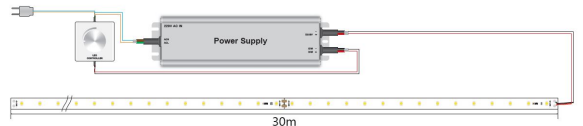

Voltage: 48V, max4,375A
Watt: 210W±10%
Light colour: neutral white, 4250K±250k
Brightness: 30300lm
Beam angle: 120°
Protection class: IP20
Number of LEDs: 1800*2835SMD
Dimensions: 30000*10*3 mm
PCB colour: white, open cable end (360±5mm)
Operating temperature: -25°C to +40°C
Weight: 0.500kg
Can be shortened every 15 LED 25cm
Adhesive tape: yes 3M on the back

Additional Images

The relationship of curve variation between voltage and the length of the led strip in single drive

connect way 1

connect way 2

Accessories

Part No.	Name
140930	Mean Well power supply - 48V 240W dimmable IP65
159302	Wago Serie 221 - 2*6mm (50 Stück)