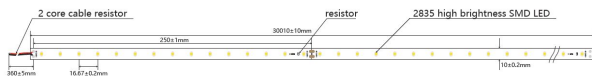

Additional Images