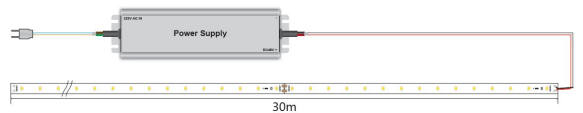

Voltage: 48V, max4,375A
Watt: 210W±10%
Light colour: neutral white, 4250K±250k
Brightness: 30300lm
Beam angle: 120°
Protection class: IP20
Number of LEDs: 1800*2835SMD
Dimensions: 30000*10*3 mm
PCB colour: white, open cable end (360±5mm)
Operating temperature: -25°C to +40°C
Weight: 0.500kg
Can be shortened every 15 LED 25cm
Adhesive tape: yes 3M on the back

Our 3M adhesive tape adheres well, but should only be used as a mounting aid.

There are a variety of mounting options, such as clips, permanently elastic mounting adhesive, cable ties, etc.

Please note that LED strips must also be cooled.

Make sure that the LED strip does not exceed a working temperature of 40°C, otherwise its service life cannot be guaranteed.

No guarantee can be given for overheated LED strips

Attributes

Attribute	Value
Abstrahlwinkel:	120
Ampere:	8.70
CC oder CV:	CV
CRI:	>80
Dimmbar:	abhängig vom Netzteil
Länge:	30
LED Strip Klebeband:	ja
LED Strip Breite:	10
LED Strip Höhe:	3
LED Strip Klebeband:	ja
LED Strip kürzbar:	250
LED Strip Länge:	30000
Lichtfabe in Kelvin:	4250
Lichtfarbe:	neutralweiß
Lichtfarbe in Kelvin:	4250
Lichtfarbe Name:	neutralweiß
Lumen:	30300
Schutzklasse:	IP20
Volt:	48
Weight:	0.6 Kg
Warranty:	24.00 Months

Additional Images

The relationship of curve variation between voltage and the length of the led strip in single drive

connect way 1

connect way 2

Accessories

Part No.	Name
140930	Mean Well power supply - 48V 240W dimmable IP65
159302	Wago Serie 221 - 2*6mm (50 Stück)