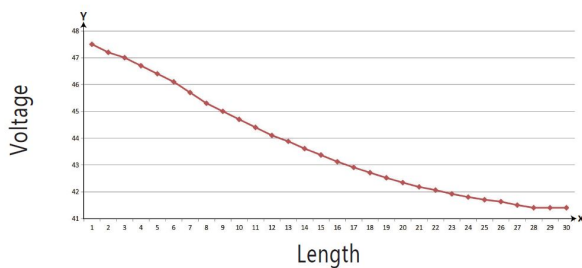

Additional Images

The relationship of curve variation between voltage and the length of the led strip in single drive