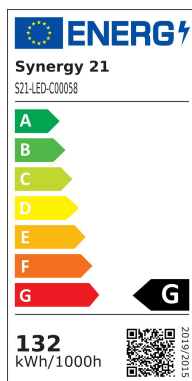

## Synergy 21 LED Flex Strip 280 WW DC24V 120W IP68 CRI>90 2216

|                            |            |
|----------------------------|------------|
| kwh/1000h:                 | 132,00     |
| Lumens:                    | 8100       |
| Watt:                      | 120,0      |
| Nominal Service Life:      | 35000 Std. |
| Switching Cycles:          | 50000      |
| Opt. Ambient Temperature.: | 25 °C      |

Synergy 21 LED Flex Strip 2216 Series  
2216=LED chip size 2.2mm x 1.6mm

Length: 5m  
Voltage: 24V,  
Watt: 24W/m, 120W±10%  
Light colour: warm white, 3000K, CRI>90  
Brightness: 1620lm/m ±10%, total: 8100lm  
Beam angle: 120°  
Protection class: IP68(Super slim)  
Number of LEDs: 280\*2216SMD/m, total: 1400LEDs  
Dimensions: 5000\*10\*3 mm  
PCB colour: white, open cable end red black (150±5mm)  
Operating temperature: -25°C to +40°C  
Weight: 0.500kg  
Can be shortened every 7 LEDs 2.7cm  
Adhesive tape: yes 3M on the back