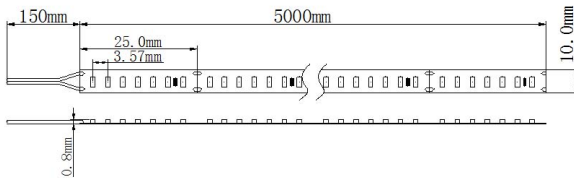

Accessories

Part No.	Name
93682	Mean Well Power Supply - 24V 150W Dimmable IP65