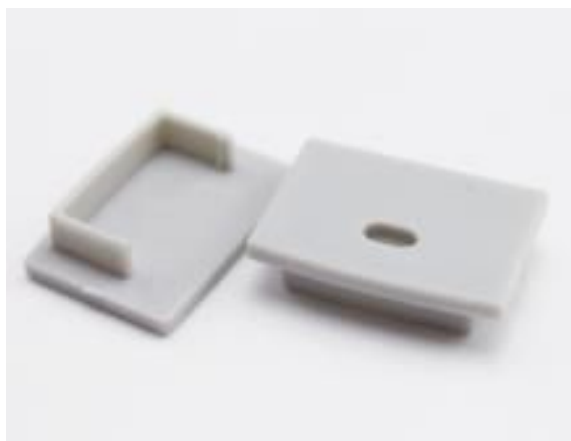

## Synergy 21 LED U-profile with ALU044-PC end cap

End cap, 1 pair, one with hole, one without