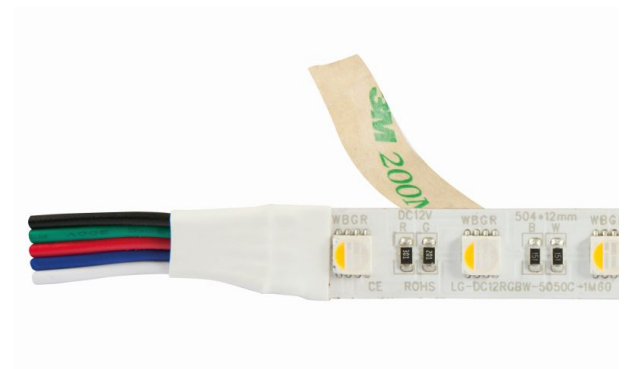

Attributes

Attribute	Value
Abstrahlwinkel:	120
Ampere:	4
CC oder CV:	CV
Dimmbar:	abhängig vom Netzteil
LED Strip Klebeband:	ja
LED Strip Breite:	15
LED Strip Höhe:	5,5
LED Strip Klebeband:	ja
LED Strip kürzbar:	100
LED Strip Länge:	5000
Lichtfarbe:	RGB-W
Schutzklasse:	IP68
Volt:	24
Weight:	0.55 Kg
Warranty:	24.00 Months

Additional Images