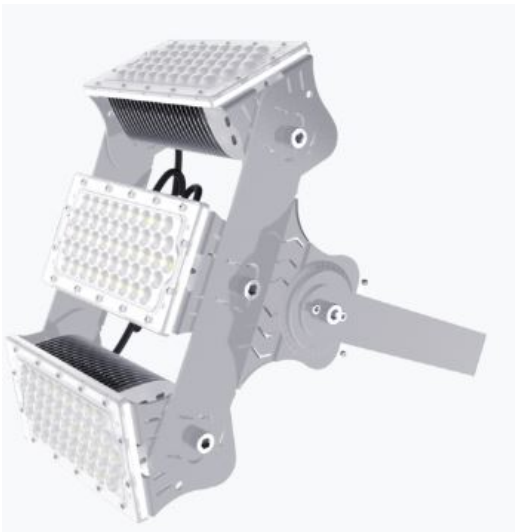

Synergy 21 LED Objekt/Stadion Strahler Hyperion 300W IP65 nw

kwh/1000h:	300,00
Lumens:	48000
Watt:	300,0
Nominal Service Life:	35000 Std.
Switching Cycles:	50000
Opt. Ambient Temperature.:	25 °C

Operating voltage: AC 90-305V, 50/60Hz
Watt: 300W (Also available with 180W on request.)
LED: 144pcs Lumileds
Power supply unit: MeanWell
Beam angle: Lens 60°, light heads variably adjustable (swivelling and tilting)
Beam angles of 10°, 30°, 90° or 120° also available on request.
Lenses can also be exchanged. Interchangeable lenses with 30°, 60°, 90° and 120° available
Lumen: 48,000lm
Efficiency: 160Lm/Watt
Light colour: 4000K
CRI: Ra>70
Dimmable: no (Dimmable models such as DALI or 0-10V on request)
Housing: Aluminium
Operating temperature: -40°C to +60°C
Protection class: IP65
Dimensions: 410*340*230mm

Energy efficiency class: A++
kWh/1000h: 300

The connection of electrical components and systems may only be carried out by qualified specialists!

Attributes

Attribute	Value
Abstrahlwinkel:	60
CRI:	>80
Dimmbar:	nein
Grösse:	410*340*230
LED - Gehäusefarbe:	silber
LED - Gehäusematerial:	Aluminium
Lichtfarbe:	neutralweiß
Lichtfarbe in Kelvin:	4000
Lumen:	48000
Schutzklasse:	IP65
Volt:	230
Weight:	6.7 Kg
Warranty:	60.00 Months

Additional Images

Accessories

Part No.	Name
148726	Synergy 21 - Waterproof connector 1:1
148727	Synergy 21 - Waterproof connector 1:2
148730	Synergy 21 - Waterproof connector box 3 ports
148729	Synergy 21 - Waterproof connector box 3 ports transparent
148728	Synergy 21 - Waterproof connector box 4 ports
147265	Netz Kabel 230V Schutzkontakt CEE7(Stecker)->Open End mit Adernendhülsen, 1,8m,Black

Part No.	Name
178595	Synergy 21 LED object/stadium spotlight Hyperion with lens 30°
178641	Synergy 21 LED object/stadium spotlight Hyperion with lens 60°
178642	Synergy 21 LED object/stadium spotlight Hyperion with 90° lens
178643	Synergy 21 LED object/stadium spotlight Hyperion with 120° lens