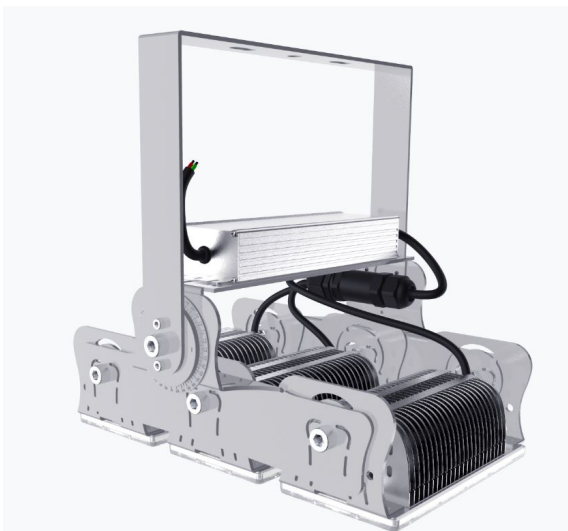

Synergy 21 LED Objekt/Stadion Strahler Hyperion 300W IP65 nw

kwh/1000h:	300,00
Lumens:	48000
Watt:	300,0
Nominal Service Life:	35000 Std.
Switching Cycles:	50000
Opt. Ambient Temperature.:	25 °C

Operating voltage: AC 90-305V, 50/60Hz
Watt: 300W (Also available with 180W on request.)
LED: 144pcs Lumileds
Power supply unit: MeanWell
Beam angle: Lens 60°, light heads variably adjustable (swivelling and tilting)
Beam angles of 10°, 30°, 90° or 120° also available on request.
Lenses can also be exchanged. Interchangeable lenses with 30°, 60°, 90° and 120° available
Lumen: 48,000lm
Efficiency: 160Lm/Watt
Light colour: 4000K
CRI: Ra>70
Dimmable: no (Dimmable models such as DALI or 0-10V on request)
Housing: Aluminium
Operating temperature: -40°C to +60°C
Protection class: IP65
Dimensions: 410*340*230mm

Energy efficiency class: A++
kWh/1000h: 300

The connection of electrical components and systems may only be carried out by qualified specialists!

Attributes

Attribute	Value
Abstrahlwinkel:	60
CRI:	>80
Dimmbar:	nein
Grösse:	410*340*230
LED - Gehäusefarbe:	silber
LED - Gehäusematerial:	Aluminium
Lichtfarbe:	neutralweiß
Lichtfarbe in Kelvin:	4000
Lumen:	48000
Schutzklasse:	IP65
Volt:	230
Weight:	6.7 Kg
Warranty:	60.00 Months

Additional Images

Accessories

Part No.	Name
148726	Synergy 21 - Waterproof connector 1:1
148727	Synergy 21 - Waterproof connector 1:2
148730	Synergy 21 - Waterproof connector box 3 ports
148729	Synergy 21 - Waterproof connector box 3 ports transparent
148728	Synergy 21 - Waterproof connector box 4 ports
147265	Netz Kabel 230V Schutzkontakt CEE7(Stecker)->Open End mit Adernendhülsen, 1,8m,Black

Part No.	Name
178595	Synergy 21 LED object/stadium spotlight Hyperion with lens 30°
178641	Synergy 21 LED object/stadium spotlight Hyperion with lens 60°
178642	Synergy 21 LED object/stadium spotlight Hyperion with 90° lens
178643	Synergy 21 LED object/stadium spotlight Hyperion with 120° lens