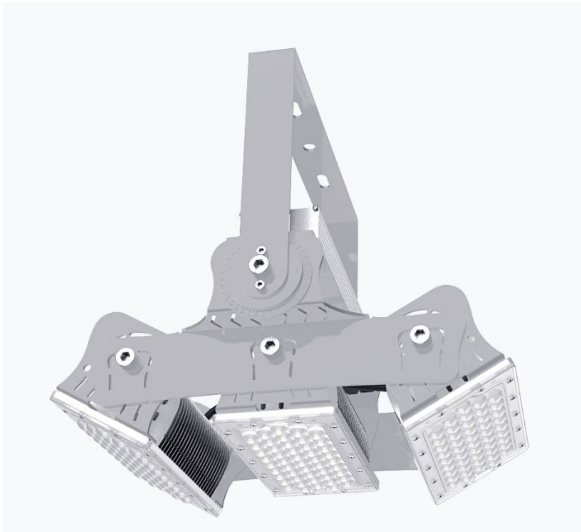

Synergy 21 LED Objekt/Stadion Strahler Hyperion 300W IP65 nw

kwh/1000h:	300,00
Lumens:	48000
Watt:	300,0
Nominal Service Life:	35000 Std.
Switching Cycles:	50000
Opt. Ambient Temperature.:	25 °C

Operating voltage: AC 90-305V, 50/60Hz
Watt: 300W (Also available with 180W on request.)
LED: 144pcs Lumileds
Power supply unit: MeanWell
Beam angle: Lens 60°, light heads variably adjustable (swivelling and tilting)
Beam angles of 10°, 30°, 90° or 120° also available on request.
Lenses can also be exchanged. Interchangeable lenses with 30°, 60°, 90° and 120° available
Lumen: 48,000lm
Efficiency: 160Lm/Watt
Light colour: 4000K
CRI: Ra>70
Dimmable: no (Dimmable models such as DALI or 0-10V on request)
Housing: Aluminium
Operating temperature: -40°C to +60°C
Protection class: IP65
Dimensions: 410*340*230mm

Energy efficiency class: A++
kWh/1000h: 300

The connection of electrical components and systems may only be carried out by qualified specialists!

Attributes

Attribute	Value
Abstrahlwinkel:	60
CRI:	>80
Dimmbar:	nein
Grösse:	410*340*230
LED - Gehäusefarbe:	silber
LED - Gehäusematerial:	Aluminium
Lichtfarbe:	neutralweiß
Lichtfarbe in Kelvin:	4000
Lumen:	48000
Schutzklasse:	IP65
Volt:	230
Weight:	6.7 Kg
Warranty:	60.00 Months

Additional Images

Accessories

Part No.	Name
148726	Synergy 21 - Waterproof connector 1:1
148727	Synergy 21 - Waterproof connector 1:2
148730	Synergy 21 - Waterproof connector box 3 ports
148729	Synergy 21 - Waterproof connector box 3 ports transparent
148728	Synergy 21 - Waterproof connector box 4 ports
147265	Netz Kabel 230V Schutzkontakt CEE7(Stecker)->Open End mit Adernendhülsen, 1,8m,Black

Part No.	Name
178595	Synergy 21 LED object/stadium spotlight Hyperion with lens 30°
178641	Synergy 21 LED object/stadium spotlight Hyperion with lens 60°
178642	Synergy 21 LED object/stadium spotlight Hyperion with 90° lens
178643	Synergy 21 LED object/stadium spotlight Hyperion with 120° lens