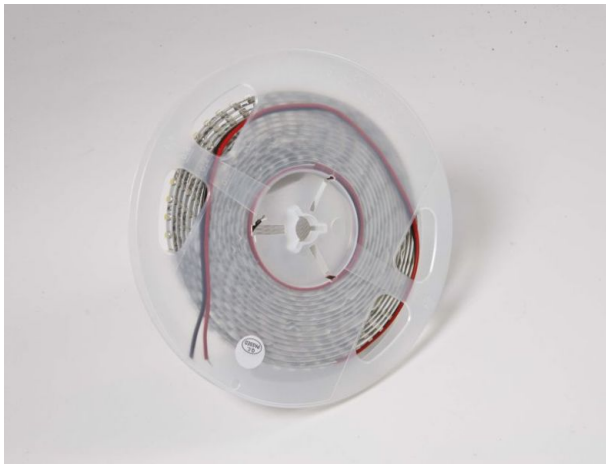

Synergy 21 LED Flex Strip 120 NW DC24V 48W IP20

kwh/1000h:	48,00
Lumens:	3600
Watt:	48,0
Nominal Service Life:	35000 Std.
Switching Cycles:	50000
Opt. Ambient Temperature.:	25 °C

LED Flex Strip neutral white,
DC24V, max. 2A, 48W \pm 10%,
600Leds, 120°, 3528SMD
Lumen: 3600
4100-4400K
CRI: >80
Length: 5000*8*2.5mm

Adhesive tape for mounting aid on the back
indoor
Can be shortened every 6 LEDs
Strip can be shortened at marking points with sharp scissors.
!Attention! Strip must be checked for functionality beforehand.
Only split strip when no current is present.

Attributes

Attribute	Value
Abstrahlwinkel:	120
Ampere:	2
CC oder CV:	CV
CRI:	>80
Dimmbar:	abhängig vom Netzteil
Länge:	5
LED Strip Klebeband:	ja
LED Strip Breite:	8
LED Strip Höhe:	2.50
LED Strip Klebeband:	ja
LED Strip kürzbar:	50
LED Strip Länge:	5000
Lichtfabe in Kelvin:	4250
Lichtfarbe:	neutralweiß
Lichtfarbe in Kelvin:	4250
Lichtfarbe Name:	neutralweiß
Lumen:	3600
Schutzklasse:	IP20
Volt:	24
Weight:	0.126 Kg
Warranty:	24.00 Months

Additional Images

Accessories

Part No.	Name
81069	Synergy 21 LED zub Hollow Socket with Screw Terminals
81068	Synergy 21 LED zub wooden plug with screw terminals
81741	Synergy 21 LED Flex Strip add. Silicone mounting clip 10 pack
125198	Mean Well Power Supply - 24V 150W IP67
174020	Synergy 21 Power supply - 24V 100W BILTON
174654	Synergy 21 LED FLEX-Streifen zub. Easy Connect I Form für 1 Linie klar