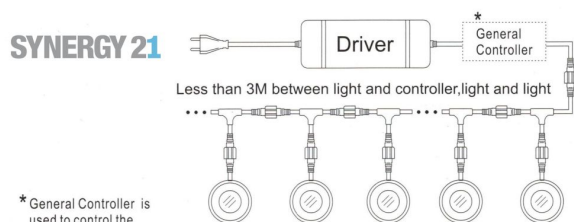

Attribute	Value
LED - Gehäusefarbe:	silber
LED - Gehäusematerial:	Edelstahl
Lichtfarbe:	kaltweiß
Lichtfarbe in Kelvin:	6000
Schutzklasse:	IP67
Volt:	12
Weight:	0.3 Kg
Warranty:	24.00 Months

Additional Images

* General Controller is used to control the RGB light.