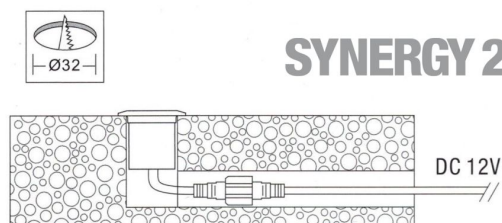

Attribute	Value
LED - Gehäusefarbe:	silber
LED - Gehäusematerial:	Edelstahl
Lichtfarbe:	kaltweiß
Lichtfarbe in Kelvin:	6000
Schutzklasse:	IP67
Volt:	12
Weight:	0.3 Kg
Warranty:	24.00 Months

Additional Images

* General Controller is used to control the RGB light.