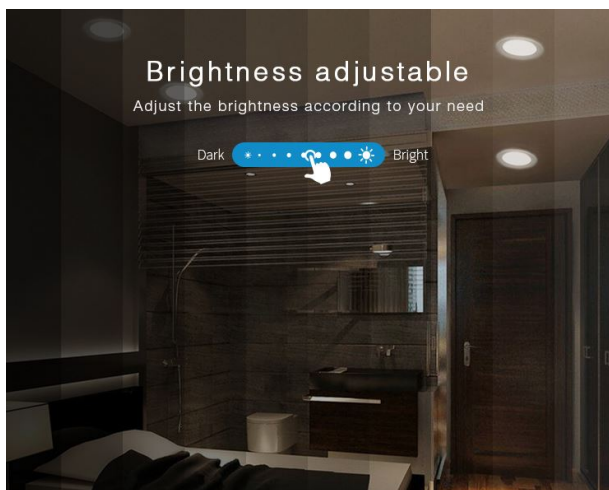

COMPATIBLE REMOTE SHEET

Product	Compatible Remote