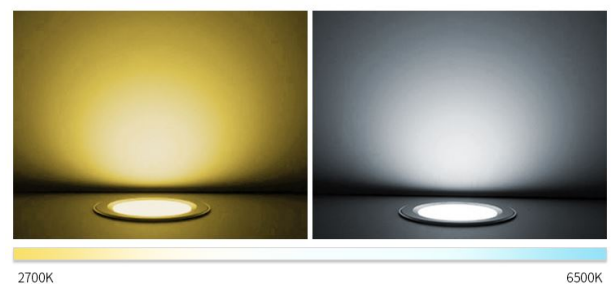

Adjust warm white to cool white randomly

Adjust the color temperature from 2700-6500K, make the light you want