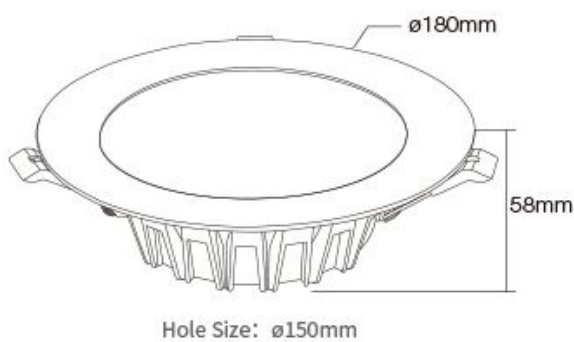

Attribute	Value
Warranty:	24.00 Months

Additional Images