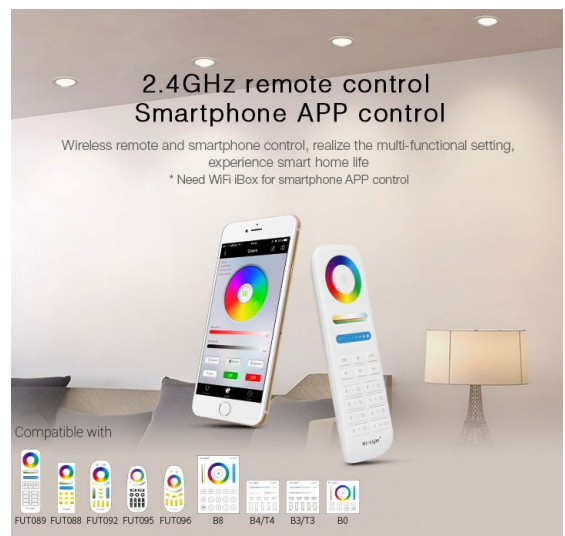

Attribute	Value
Warranty:	24.00 Months

Additional Images