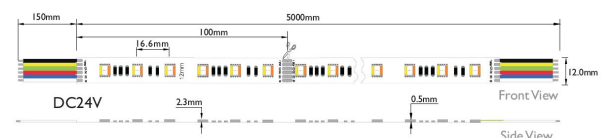

RGB-WW Flex-Stripe, 5 metres, RGB and warm white on one chip
 RGB and dual white 2700-6500K
 DC 24V, 120W, 24W/m, 9.6W/m for white and 14.6W/m for RGB
 Brightness: 1500lm ± 10% per metre
 300 PCS 5050 SMD LED
 Beam angle: 120°
 common positive pole
 Protection class: IP65(empty tube)
 L*W*H: 5000*14.5*4
 Can be shortened: all 6 LEDs can be shortened (10 cm)
 3M adhesive tape for mounting aid on the back

Attributes

Attribute	Value
Abstrahlwinkel:	120

Attribute	Value
Ampere:	5
CC oder CV:	CV
Dimmbar:	abhängig vom Netzteil
LED Strip Klebeband:	ja
LED Strip Breite:	14.50
LED Strip Höhe:	4
LED Strip Klebeband:	ja
LED Strip kürzbar:	100
LED Strip Länge:	5000
Lichtfarbe:	RGB-WW
Lichtfarbe Name:	RGB-WW
Schutzklasse:	IP65
Volt:	24
Weight:	0.2 Kg
Warranty:	60.00 Months

Additional Images

Dimensions(Unit: mm)

Accessories

Part No.	Name
135731	Synergy 21 LED Controller 3653 LED RGB-WW (RGB-CCT) Master Set
122587	Synergy 21 Netzteil - 24V 120W Osram IP64
125198	Mean Well Power Supply - 24V 150W IP67
135783	Synergy 21 LED Flex Strip add. Ribbon cable RGB-WW 25m (RGB-CCT)
135784	Synergy 21 LED Flex Strip add. Ribbon cable RGB-WW 50m
135785	Synergy 21 LED Flex Strip add. Ribbon cable RGB-WW 5m (RGB-CCT)
181496	Synergy 21 LED Controller RGB-WW (RGB-CCT) DC12/24V *Milight/Miboxer*
149147	Synergy 21 LED Controller RGB-WW (RGB-CCT) DC12/24V *Milight/Miboxer*
180638	Synergy 21 LED Controller RGB-WW (RGB-CCT) DC12/24V WiFi 5in1*Milight/Miboxer* Alexa serieAs
178064	Synergy 21 LED controller RGB-WW (RGB-CCT) DC12/24V strip/panel 5in1*Milight/Miboxer*
148143	ynergy 21 LED Controller RGB-WW (RGB-CCT) DC12/24V Strip/Panel 5in1*Milight/Miboxer*
183258	