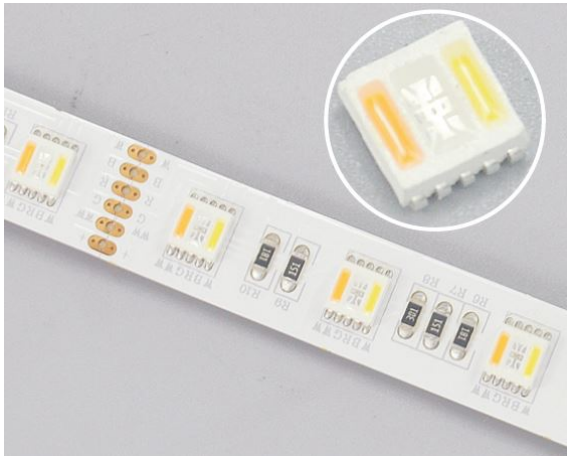

Synergy 21 LED Flex Strip 60 RGB DC24V + RGB-WW (RGB-CCT) ein Chip IP65

kwh/1000h:	120,00
Lumens:	7500
Watt:	120,0
Nominal Service Life:	35000 Std.
Switching Cycles:	50000
Opt. Ambient Temperature.:	25 °C

RGB-WW Flex-Stripe, 5 metres, RGB and warm white on one chip
 RGB and dual white 2700-6500K
 DC 24V, 120W, 24W/m, 9.6W/m for white and 14.6W/m for RGB
 Brightness: 1500lm ± 10% per metre
 300 PCS 5050 SMD LED
 Beam angle: 120°
 common positive pole
 Protection class: IP65(empty tube)
 L*W*H: 5000*14.5*4
 Can be shortened: all 6 LEDs can be shortened (10 cm)
 3M adhesive tape for mounting aid on the back

Control e.g. via Synergy 21 Controller S21-3653 (135731)

Please note that LED strips must also be cooled.
 Ensure that the LED strip does not exceed an operating temperature of 40°C, otherwise the service life cannot be guaranteed.

Attributes

Attribute	Value
Abstrahlwinkel:	120

Attribute	Value
Ampere:	5
CC oder CV:	CV
Dimmbar:	abhängig vom Netzteil
LED Strip Klebeband:	ja
LED Strip Breite:	14.50
LED Strip Höhe:	4
LED Strip Klebeband:	ja
LED Strip kürzbar:	100
LED Strip Länge:	5000
Lichtfarbe:	RGB-WW
Lichtfarbe Name:	RGB-WW
Schutzklasse:	IP65
Volt:	24
Weight:	0.2 Kg
Warranty:	60.00 Months